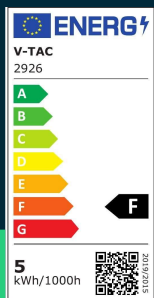

**4.8W smart candle bulb with RF control(24 buttons)
RGB+3000K dimmable E14**

SKU 2926 EAN 3800157685627 VT-2214-N-1

Related products (SKUs): 2929

TECHNICAL SPECIFICATION

Power	4,8W	Type	Light sources
Equivalent power	40W	Dimming	TAK
Luminous flux (lm)	320 lm	Ignition time (100%)	0.001s
Light color	RGB+CCT white	Size	100x37mm
Color temperature	RGB+3000K	Pack length	53mm
Beam angle	200°	Pack width	46mm
Voltage	230V	Pack height	108mm
SKU	SKU 2926	Brand	V-TAC
EAN barcode	3800157685627	Warranty	2y
Product code	VT-2214-N-1	Certifications	CE, EMC, ROHS
Energy class	F	Efficacy (lm/W)	65 lm/W
Base	E14	ETIM	ECO01959
Shape	Candle	CN code	8539 52 00
LED module type	SMD	EPREL	1254189
Input voltage	AC:220-240V		
CRI	80+		

**4.8W smart candle bulb with RF control(24 buttons)
RGB+3000K dimmable E14**

SKU 2926 EAN 3800157685627 VT-2214-N-1

Related products (SKUs): 2929

Product description

- 4 gradual dimming system
- RGB + standard white color depending on the model: Warm, Neutral or Cool
- Remote control range depending on conditions 6-12mb
- Darkening
- Color change
- Modern remote control 24 infrared buttons included
- Operation with one remote control of any number of bulbs from this product family V-TAC, E27, Ball, Candle and GU10
- Energy consumption lower by 80% compared to traditional light sources
- Very long life
- No UV or IR radiation
- Instant start and 100% light
- Low operating temperature
- Direct replacement for traditional light sources