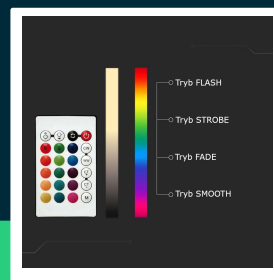

**4.8W smart candle bulb with RF control(24 buttons)
RGB+3000K dimmable E14**

SKU 2926 EAN 3800157685627 VT-2214-N-1

Related products (SKUs): 2929

TECHNICAL SPECIFICATION

Power	4,8W	Type	Light sources
Equivalent power	40W	Dimming	TAK
Luminous flux (lm)	320 lm	Ignition time (100%)	0.001s
Light color	RGB+CCT white	Size	100x37mm
Color temperature	RGB+3000K	Pack length	53mm
Beam angle	200°	Pack width	46mm
Voltage	230V	Pack height	108mm
SKU	SKU 2926	Brand	V-TAC
EAN barcode	3800157685627	Warranty	2y
Product code	VT-2214-N-1	Certifications	CE, EMC, ROHS
Energy class	F	Efficacy (lm/W)	65 lm/W
Base	E14	ETIM	ECO01959
Shape	Candle	CN code	8539 52 00
LED module type	SMD	EPREL	1254189
Input voltage	AC:220-240V		
CRI	80+		

**4.8W smart candle bulb with RF control(24 buttons)
RGB+3000K dimmable E14**

SKU 2926 EAN 3800157685627 VT-2214-N-1

Related products (SKUs): 2929

Product description

- 4 gradual dimming system
- RGB + standard white color depending on the model: Warm, Neutral or Cool
- Remote control range depending on conditions 6-12mb
- Darkening
- Color change
- Modern remote control 24 infrared buttons included
- Operation with one remote control of any number of bulbs from this product family V-TAC, E27, Ball, Candle and GU10
- Energy consumption lower by 80% compared to traditional light sources
- Very long life
- No UV or IR radiation
- Instant start and 100% light
- Low operating temperature
- Direct replacement for traditional light sources