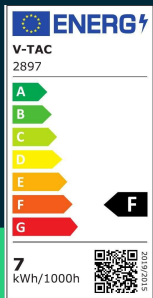

LED strip SMD2835 120LED 24V IP20 3in1

SKU 2897 EAN 3800157681599 VT-2835 120

Related products (SKUs): 2624, 2898, 2126226, 2126236, 2126246

TECHNICAL SPECIFICATION

Power	14W	LM / LED	14-15lm	Efficacy (lm/W)	110 lm/W
Luminous flux (lm)	1550 lm	Type	600LED/m	Parameters	Power and luminous flux are given for 1m of product
Light color	CCT tunable white	Dimming	TAK	ETIM	EC001959
Color temperature	3000K-6500K	IP rating	IP20	CN code	8539 52 00
Beam angle	120°	Cut point	Cut every 6 LEDs / 5cm	EPREL	1192935
Voltage	24V	Ignition time (100%)	0.001s		
SKU	SKU 2897	Length	5m		
EAN barcode	3800157681599	Width	10mm		
Product code	VT-2835 120	Product weight	0,15		
Series	LED strips	Pack length	210mm		
Energy class	F	Pack width	10mm		
Shape	LED strip	Pack height	250mm		
LED module type	SMD2835	Master carton	80		
Input voltage	24V DC	Brand	V-TAC		
Current	0,58A/m	Warranty	2y		
Number of LEDs	120LED/m	Certifications	CE, EMC, ROHS		

**LED strip SMD2835 120LED 24V IP20 3in1**

SKU 2897 EAN 3800157681599 VT-2835 120

Related products (SKUs): 2624, 2898, 2126226, 2126236, 2126246

Product description

- Flexible CCT LED strip in SMD technology ensuring smooth white light saturation from 3000K to 6400K
- Voltage 24V
- Easy assembly
- Extremely low energy consumption
- Many visual effects in an infinite number of colors and shades