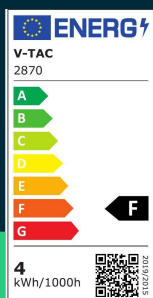

**LED bulb 4W filament E14 clear cover candle dimmable 3000K**

SKU 2870 EAN 3800157676540 VT-2304D

Related products (SKUs): ---

**TECHNICAL SPECIFICATION**

Power	4W	Power factor	>0,4	Warranty	2y
Equivalent power	35W	CRI	80+	Certifications	CE, EMC, ROHS
Luminous flux (lm)	400 lm	Material	Glass	Efficacy (lm/W)	100 lm/W
Light color	Warm white	Housing color	Transparent	ETIM	EC001959
Color temperature	3000K	Type	Light sources	CN code	8539 52 00
Beam angle	300°	Dimming	TAK	EPREL	1042642
Voltage	230V	IP rating	IP20		
SKU	SKU 2870	Ignition time (100%)	0.001s		
EAN barcode	3800157676540	On/Off cycles	>15000		
Product code	VT-2304D	Size	35x98mm		
Energy class	F	Product weight	0,01		
Base	E14	Pack length	30mm		
Shape	Candle	Pack width	30mm		
LED module type	Filament	Pack height	100mm		
Lifetime	20000h	Master carton	200		
Input voltage	AC:220-240V	Brand	V-TAC		