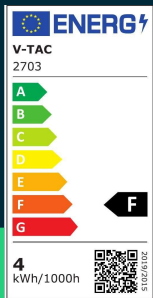

**LED bulb 4W E14 T20 filament clear glass 6400K**

SKU 2703 EAN 3800157641517 VT-2204

Related products (SKUs): 2701, 2702, 212701, 212702, 212703

**TECHNICAL SPECIFICATION**

Power	4W	Frequency	50Hz	Volume	0,0000875
Equivalent power	40W	Power factor	>0,4	Pack length	25mm
Luminous flux (lm)	400 lm	CRI	80+	Pack width	25mm
Light color	Cool white	Material	Glass	Pack height	140mm
Color temperature	6000K	Housing color	Transparent	Master carton	100
Beam angle	300°	Type	Light sources	Brand	V-TAC
Voltage	230V	Dimming	NIE	Warranty	2y
SKU	SKU 2703	IP rating	IP20	Certifications	CE, EMC, ROHS
EAN barcode	3800157641517	Ignition time (100%)	0.001s	Efficacy (lm/W)	100 lm/W
Product code	VT-2204	Color consistency	<6	ETIM	EC001959
Energy class	F	Declared intensity (cd)	34.1 Cd Max.	CN code	8539 52 00
Base	E14	On/Off cycles	>15000	EPREL	944695
Shape	T20	Operating conditions	-20° +45°		
LED module type	Filament	Lumen maintenance	0,7		
Lifetime	20000h	Size	20x135mm		
Input voltage	220-240V	Product weight	0,027		

**LED bulb 4W E14 T20 filament clear glass 6400K**

SKU 2703 EAN 3800157641517 VT-2204

Related products (SKUs): 2701, 2702, 212701, 212702, 212703