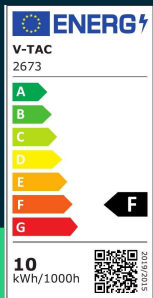

**LED strip set 280 COB IP20 3000K 10W DC24V 800 lm/m (2652 + 3264)**

SKU 2673 EAN 3800157664592

Related products (SKUs): ---

## TECHNICAL SPECIFICATION

Power	10W	Type	LED set	ETIM	EC002710
Luminous flux (lm)	800 lm	Dimming	TAK	CN code	8504 10 80
Light color	Warm white	IP rating	IP20	EPREL	1513456
Color temperature	3000K	Cut point	Cut only on the marked cut line between the copper dots.		
Beam angle	120°	Ignition time (100%)	0.001s		
Voltage	24V	Length	5m		
SKU	SKU 2673	Width	10mm		
EAN barcode	3800157664592	Pack length	215mm		
Series	LED strips	Pack width	65mm		
Energy class	F	Pack height	320mm		
Shape	LED strip	Brand	V-TAC		
LED module type	COB	Warranty	2y		
Input voltage	24V DC	Certifications	CE, EMC, ROHS		
Number of LEDs	280LED/m	Efficacy (lm/W)	80 lm/W		
CRI	80+	Parameters	Power and luminous flux are given for 1m of product		