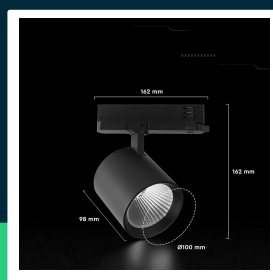

36W LED COB tracklight with CREE CHIP CCT:6400K black body 6yrs warranty

SKU 241656 EAN 3800170254466 VT-11136

Related products (SKUs): ---

TECHNICAL SPECIFICATION

Power	36W	Frequency	50/60Hz	Pack width	105 mm
Luminous flux (lm)	3302 lm	Power factor	>0,9	Pack height	175 mm
Light color	Cool white	CRI	80+	Master carton	20
Color temperature	6500K	Material	Aluminium	Brand	V-TAC
Beam angle	36°	IK rating	IK03	Warranty	6y
Voltage	230V	Housing color	Black	Certifications	CE, EMC, ROHS
SKU	SKU 241656	Type	3-phase track system 230V	Efficacy (lm/W)	90 lm/W
EAN barcode	3800170254466	Dimming	NIE	ETIM	EC001959
Product code	VT-11136	IP rating	IP20	CN code	8539 51 00
Series	Lighting track rails	Rotation	TAK	EPREL	2433880
Energy class	F	Ignition time (100%)	0.001s		
Base	Integrated LED fixture	On/Off cycles	>20000		
Shape	Round	Size	162x162x98mm		
LED module type	CREE LED	Product weight	0,82		
Lifetime	30000h	Volume	0,003425		
Input voltage	AC:220-240V, 50Hz	Pack length	165 mm		

36W LED COB tracklight with CREE CHIP CCT:6400K black body 6yrs warranty

SKU 241656 EAN 3800170254466 VT-11136

Related products (SKUs): ---

Product description

- 6-year warranty
- A new generation of luminaires with CREE chip technology, ensuring high reliability
- CREE LED is a global leader in LED technology with over 35 years of experience, 1800 patents, and exceptional performance, durability and precision
- Compatible with all popular rail systems such as UTS, POWER GEAR, Global Track, A.A.G. Stucchi, Nordic Aluminum, Unipro etc
- Compact, flexible and adjustable design
- High luminous efficiency
- High color rendering index CRI>80
- Uniform light emission improving the aesthetics of interiors
- Easy installation, compatible with 4-wired rails
- Solid metal housing