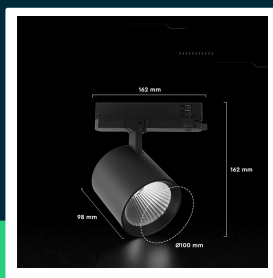

36W LED COB tracklight with CREE CHIP CCT:3000K black body 6yrs warranty

SKU 241636 EAN 3800170254442 VT-11136

Related products (SKUs): ---

TECHNICAL SPECIFICATION

Power	36W	Frequency	50/60Hz	Pack width	105 mm
Luminous flux (lm)	3302 lm	Power factor	>0,9	Pack height	175 mm
Light color	Warm white	CRI	80+	Master carton	20
Color temperature	3000K	Material	Aluminium	Brand	V-TAC
Beam angle	36°	IK rating	IK03	Warranty	6y
Voltage	230V	Housing color	Black	Certifications	CE, EMC, ROHS
SKU	SKU 241636	Type	3-phase track system 230V	Efficacy (lm/W)	90 lm/W
EAN barcode	3800170254442	Dimming	NIE	ETIM	EC001959
Product code	VT-11136	IP rating	IP20	CN code	8539 51 00
Series	Lighting track rails	Rotation	TAK	EPREL	2433878
Energy class	F	Ignition time (100%)	0.001s		
Base	Integrated LED fixture	On/Off cycles	>20000		
Shape	Round	Size	162x162x98mm		
LED module type	CREE LED	Product weight	0,82		
Lifetime	30000h	Volume	0,003425		
Input voltage	AC:220-240V, 50Hz	Pack length	165 mm		

36W LED COB tracklight with CREE CHIP CCT:3000K black body 6yrs warranty

SKU 241636 EAN 3800170254442 VT-11136

Related products (SKUs): ---

Product description

- 6-year warranty
- A new generation of luminaires with CREE chip technology, ensuring high reliability
- CREE LED is a global leader in LED technology with over 35 years of experience, 1800 patents, and exceptional performance, durability and precision
- Compatible with all popular rail systems such as UTS, POWER GEAR, Global Track, A.A.G. Stucchi, Nordic Aluminum, Unipro etc
- Compact, flexible and adjustable design
- High luminous efficiency
- High color rendering index CRI>80
- Uniform light emission improving the aesthetics of interiors
- Easy installation, compatible with 4-wired rails
- Solid metal housing