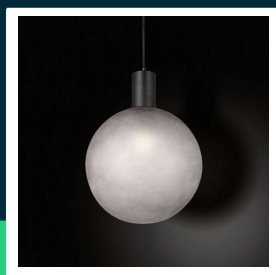

E27 decorative hanging lamp (D100*H25MM) matt black+smokey grey

SKU 24132 EAN 3800170254138 VT-89025

Related products (SKUs): 24133

TECHNICAL SPECIFICATION

SKU	SKU 24132	Master carton	1
EAN barcode	3800170254138	Brand	V-TAC
Product code	VT-89025	Warranty	2y
Base	E27	ETIM	EC001743
Shape	Globe	CN code	8539 51 00
Input voltage	AC:220-240V, 50Hz		
Material	Glass		
Housing color	Grey		
Dimming	NIE		
IP rating	IP20		
Size	300x100x400mm		
Product weight	2,5		
Volume	0,052033		
Pack length	370mm		
Pack width	370mm		
Pack height	375mm		

**E27 decorative hanging lamp (D100*H25MM) matt black+smokey grey**

SKU 24132 EAN 3800170254138 VT-89025

Related products (SKUs): 24133

Product description

• The V-TAC floor lamp with a modern form combines a minimalist design with a gently rounded lampshade, creating an elegant setting for contemporary interiors. The lampshade made of acrylic disperses the light evenly and sideways, which is the result of a wide lighting angle of 280 degrees. The lamp body is a combination of ceramics and metal, which gives the lamp a modern and subtle look. The built-in LED module with a power of 10W generates 1200 lumens and provides a warm light color of 3000K. The lamp is intended for indoor use and is perfect for bedrooms, living rooms, offices and decorative spaces. Thanks to its slim silhouette and elegant finish, it is a functional lighting element and a modern decoration at the same time.