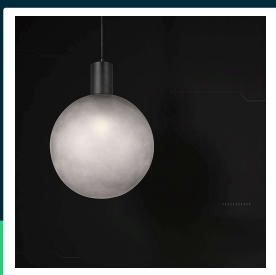

E27 decorative hanging lamp (D100*H25MM) matt black+smokey grey

SKU 24132 EAN 3800170254138 VT-89025

Related products (SKUs): 24133

TECHNICAL SPECIFICATION

SKU	SKU 24132	Master carton	1
EAN barcode	3800170254138	Brand	V-TAC
Product code	VT-89025	Warranty	2y
Base	E27	ETIM	EC001743
Shape	Globe	CN code	8539 51 00
Input voltage	AC:220-240V, 50Hz		
Material	Glass		
Housing color	Grey		
Dimming	NIE		
IP rating	IP20		
Size	300x100x400mm		
Product weight	2,5		
Volume	0,052033		
Pack length	370mm		
Pack width	370mm		
Pack height	375mm		

**E27 decorative hanging lamp (D100*H25MM) matt black+smokey grey**

SKU 24132 EAN 3800170254138 VT-89025

Related products (SKUs): 24133

Product description

• The V-TAC floor lamp with a modern form combines a minimalist design with a gently rounded lampshade, creating an elegant setting for contemporary interiors. The lampshade made of acrylic disperses the light evenly and sideways, which is the result of a wide lighting angle of 280 degrees. The lamp body is a combination of ceramics and metal, which gives the lamp a modern and subtle look. The built-in LED module with a power of 10W generates 1200 lumens and provides a warm light color of 3000K. The lamp is intended for indoor use and is perfect for bedrooms, living rooms, offices and decorative spaces. Thanks to its slim silhouette and elegant finish, it is a functional lighting element and a modern decoration at the same time.