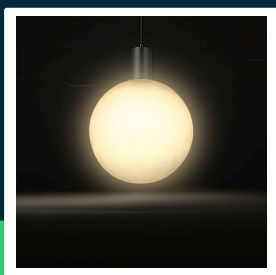

E27 decorative hanging lamp (D100*H25MM) matt black+smokey grey

SKU 24132 EAN 3800170254138 VT-89025

Related products (SKUs): 24133

TECHNICAL SPECIFICATION

SKU	SKU 24132	Master carton	1
EAN barcode	3800170254138	Brand	V-TAC
Product code	VT-89025	Warranty	2y
Base	E27	ETIM	EC001743
Shape	Globe	CN code	8539 51 00
Input voltage	AC:220-240V, 50Hz		
Material	Glass		
Housing color	Grey		
Dimming	NIE		
IP rating	IP20		
Size	300x100x400mm		
Product weight	2,5		
Volume	0,052033		
Pack length	370mm		
Pack width	370mm		
Pack height	375mm		

**E27 decorative hanging lamp (D100*H25MM) matt black+smokey grey**

SKU 24132 EAN 3800170254138 VT-89025

Related products (SKUs): 24133

Product description

• The V-TAC floor lamp with a modern form combines a minimalist design with a gently rounded lampshade, creating an elegant setting for contemporary interiors. The lampshade made of acrylic disperses the light evenly and sideways, which is the result of a wide lighting angle of 280 degrees. The lamp body is a combination of ceramics and metal, which gives the lamp a modern and subtle look. The built-in LED module with a power of 10W generates 1200 lumens and provides a warm light color of 3000K. The lamp is intended for indoor use and is perfect for bedrooms, living rooms, offices and decorative spaces. Thanks to its slim silhouette and elegant finish, it is a functional lighting element and a modern decoration at the same time.