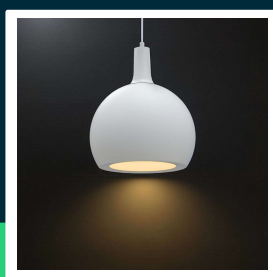

E27 decorative hanging lamp (D280*H218MM) white body

SKU 24127 EAN 3800170254084 VT-89020

Related products (SKUs): 24126

TECHNICAL SPECIFICATION

SKU	SKU 24127	ETIM	EC001743
EAN barcode	3800170254084	CN code	8539 51 00
Product code	VT-89020		
Base	E27		
Shape	Globe		
Input voltage	AC:220-240V, 50Hz		
Material	Ceramic, silicone		
Housing color	Matte opal		
Dimming	NIE		
IP rating	IP20		
Size	280x218x1880mm		
Product weight	4		
Volume	0,0404		
Master carton	1		
Brand	V-TAC		
Warranty	2y		

**E27 decorative hanging lamp (D280*H218MM) white body**

SKU 24127 EAN 3800170254084 VT-89020

Related products (SKUs): 24126

Product description

• The V-TAC hanging lamp in black combines modern style with a simple, elegant form. The lampshade made of ceramics has a smooth, rounded shape and a matte surface that gives the fixture a decorative character. The upper part of the lamp made of metal harmoniously complements the ceramic lampshade, creating a coherent, minimalist whole. The fixture uses a standard E27 base, which enables quick installation and selection of the light source. Thanks to the adjustable height of up to 1.5 meters, the lamp can be adjusted to different heights of rooms. The product is intended for indoor use and is perfect for modern apartments, hotels, restaurants and stylish commercial spaces. The combination of ceramics and metal ensures durability and an aesthetic appearance suitable for modern interiors.