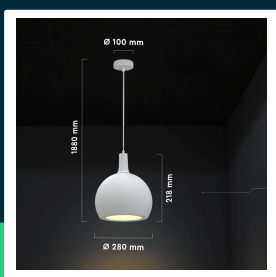

E27 decorative hanging lamp (D280*H218MM) white body

SKU 24127 EAN 3800170254084 VT-89020

Related products (SKUs): 24126

TECHNICAL SPECIFICATION

SKU	SKU 24127	ETIM	EC001743
EAN barcode	3800170254084	CN code	8539 51 00
Product code	VT-89020		
Base	E27		
Shape	Globe		
Input voltage	AC:220-240V, 50Hz		
Material	Ceramic, silicone		
Housing color	Matte opal		
Dimming	NIE		
IP rating	IP20		
Size	280x218x1880mm		
Product weight	4		
Volume	0,0404		
Master carton	1		
Brand	V-TAC		
Warranty	2y		

**E27 decorative hanging lamp (D280*H218MM) white body**

SKU 24127 EAN 3800170254084 VT-89020

Related products (SKUs): 24126

Product description

• The V-TAC hanging lamp in black combines modern style with a simple, elegant form. The lampshade made of ceramics has a smooth, rounded shape and a matte surface that gives the fixture a decorative character. The upper part of the lamp made of metal harmoniously complements the ceramic lampshade, creating a coherent, minimalist whole. The fixture uses a standard E27 base, which enables quick installation and selection of the light source. Thanks to the adjustable height of up to 1.5 meters, the lamp can be adjusted to different heights of rooms. The product is intended for indoor use and is perfect for modern apartments, hotels, restaurants and stylish commercial spaces. The combination of ceramics and metal ensures durability and an aesthetic appearance suitable for modern interiors.