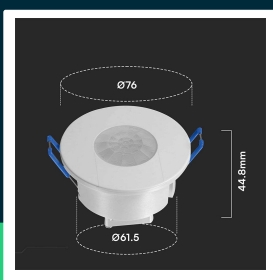

PIR ceiling sensor recessed mount white body

SKU 24108 EAN 3800170253896 VT-81041

Related products (SKUs): ---

TECHNICAL SPECIFICATION

Power	600W	Delay	Min 10sec+/-3sec, Max 15min+/-2min
Voltage	230V	Ambient light	<3-2000LUX Adjustable
SKU	SKU 24108	Size	76x44.8mm
EAN barcode	3800170253896	Mounting size	63-66mm
Product code	VT-81041	Product weight	0,1
Shape	Round	Volume	0,000628
Input voltage	AC:220-240V, 50/60Hz	Pack length	88mm
Frequency	50/60Hz	Pack width	62mm
Material	PC	Pack height	88mm
Housing color	White	Master carton	50
Type	Infrared	Brand	V-TAC
IP rating	IP20	Warranty	5y
Sensor type	Infrared	Certifications	CE, EMC, ROHS
Detection range	360°	ETIM	EC000133
Detection distance	Max.8m (<24°C)	CN code	8539 51 00
Detection speed	0.6-1.5m/s		

**PIR ceiling sensor recessed mount white body**

SKU 24108

EAN 3800170253896

VT-81041

Related products (SKUs): ---

Product description

- Infrared motion sensor, flush-mounted
- 5-year warranty
- Adjustable delay time, ambient light level and detection range for different scenarios
- High-quality sensors ensuring immediate operation
- An effective system that saves energy and increases safety
- Compatible with the full range of V-TAC LED products up to 600W
- Made of durable materials, ensuring lightness and easy installation
- Long life time