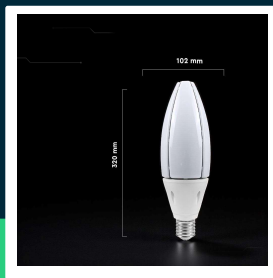

**60W LED olive lamp 6500K E40**

SKU 24036 EAN 3800170241671 VT-260

Related products (SKUs): 187, 188, 21187, 21188, 211876, 211886

**TECHNICAL SPECIFICATION**

Power	60W	Material	Plastic	Warranty	2y
Luminous flux (lm)	6500 lm	Housing color	Matte opal	Certifications	CE, EMC, ROHS
Light color	Cool white	Type	Light sources	Efficacy (lm/W)	110 lm/W
Color temperature	6500K	Dimming	NIE	ETIM	EC001959
Beam angle	300°	IP rating	IP20	CN code	8539 52 00
Voltage	230V	Ignition time (100%)	0.001s	EPREL	2373140
SKU	SKU 24036	On/Off cycles	>20000		
EAN barcode	3800170241671	Operating conditions	-20° +45°		
Product code	VT-260	Size	102x320mm		
Energy class	F	Product weight	0,72		
Base	E40	Volume	0,00437		
Shape	Oval	Pack length	106 mm		
LED module type	SMD	Pack width	106 mm		
Lifetime	25000h	Pack height	325 mm		
Input voltage	AC:220-240V, 50Hz	Master carton	20		
CRI	80+	Brand	V-TAC		

**60W LED olive lamp 6500K E40**

SKU 24036 EAN 3800170241671 VT-260

Related products (SKUs): 187, 188, 21187, 21188, 211876, 211886

## Product description

- Modern SMD LED technology ensuring high reliability and durability
- The lampshade is made of high-quality PC material and ensures even light distribution
- The aluminum heat sink ensures effective heat dissipation
- Luminous flux 6500 lumens at power 60W
- Wide viewing angle 300 degrees
- E27 cap
- Supply voltage 220-240V 50Hz
- Long life up to 25000 hours
- Solid and durable aluminum housing
- Intended for internal use