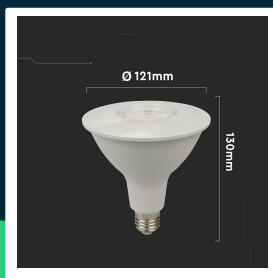

12.8W LED PAR38 bulb colorcode:6500K E27 nc

SKU 23892 EAN 3800170229808 VT-238-N

Related products (SKUs): 23890, 23891

TECHNICAL SPECIFICATION

Power	12,8W	CRI	80+	Brand	V-TAC
Equivalent power	105W	Material	Plastic	Warranty	2y
Luminous flux (lm)	930 lm	Housing color	White	Certifications	CE, EMC, ROHS
Light color	Cool white	Type	Light sources	Efficacy (lm/W)	75 lm/W
Color temperature	6500K	Dimming	NIE	ETIM	EC001959
Beam angle	40°	IP rating	IP20	CN code	8539 52 00
Voltage	230V	Ignition time (100%)	0.001s	EPREL	2324516
SKU	SKU 23892	On/Off cycles	>20000		
EAN barcode	3800170229808	Operating conditions	-20° +45°		
Product code	VT-238-N	Size	121x130mm		
Energy class	F	Product weight	0,19		
Base	E27	Volume	0,00255		
Shape	PAR38	Pack length	123mm		
LED module type	SMD	Pack width	123mm		
Lifetime	20000h	Pack height	140mm		
Input voltage	AC:220-240V, 50Hz	Master carton	30		

12.8W LED PAR38 bulb colorcode:6500K E27 nc

SKU 23892 EAN 3800170229808 VT-238-N

Related products (SKUs): 23890, 23891

Product description

- PAR38 shaped bulb ideal for decorative and accent lighting
- Equipped with efficient SMD LEDs offering up to 80 percent energy savings
- Direct replacement for a traditional halogen bulb with a power of 105W
- Long life up to 20 000 hours, much longer than standard halogen lamps
- Adapted to a standard E27 socket
- Made of durable materials, ensuring lightness and easy installation