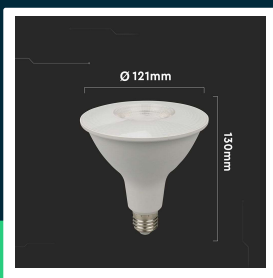

**12.8W LED PAR38 bulb colorcode:4000K E27 nc**

SKU 23891 EAN 3800170229792 VT-238-N

Related products (SKUs): 23890, 23892

## TECHNICAL SPECIFICATION

Power	12,8W	CRI	80+	Brand	V-TAC
Equivalent power	105W	Material	Plastic	Warranty	2y
Luminous flux (lm)	930 lm	Housing color	White	Certifications	CE, EMC, ROHS
Light color	Neutral white	Type	Light sources	Efficacy (lm/W)	75 lm/W
Color temperature	4000K	Dimming	NIE	ETIM	EC001959
Beam angle	40°	IP rating	IP20	CN code	8539 52 00
Voltage	230V	Ignition time (100%)	0.001s	EPREL	2324515
SKU	SKU 23891	On/Off cycles	>20000		
EAN barcode	3800170229792	Operating conditions	-20° +45°		
Product code	VT-238-N	Size	121x130mm		
Energy class	F	Product weight	0,19		
Base	E27	Volume	0,002536		
Shape	PAR38	Pack length	123mm		
LED module type	SMD	Pack width	123mm		
Lifetime	20000h	Pack height	140mm		
Input voltage	AC:220-240V, 50Hz	Master carton	30		

## Product description

- PAR38 shaped bulb ideal for decorative and accent lighting
- Equipped with efficient SMD LEDs offering up to 80 percent energy savings
- Direct replacement for a traditional halogen bulb with a power of 105W
- Long life up to 20 000 hours, much longer than standard halogen lamps
- Adapted to a standard E27 socket
- Made of durable materials, ensuring lightness and easy installation