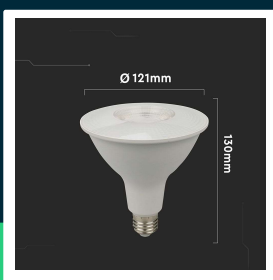

12.8W LED PAR38 bulb 3000K E27 nc

SKU 23890 EAN 3800170229785 VT-238-N

Related products (SKUs): 23891, 23892

TECHNICAL SPECIFICATION

Power	12,8W	CRI	80+	Brand	V-TAC
Equivalent power	105W	Material	Plastic	Warranty	2y
Luminous flux (lm)	930 lm	Housing color	White	Certifications	CE, EMC, ROHS
Light color	Warm white	Type	Light sources	Efficacy (lm/W)	75 lm/W
Color temperature	3000K	Dimming	NIE	ETIM	EC001959
Beam angle	40°	IP rating	IP20	CN code	8539 52 00
Voltage	230V	Ignition time (100%)	0.001s	EPREL	2324514
SKU	SKU 23890	On/Off cycles	>20000		
EAN barcode	3800170229785	Operating conditions	-20° +45°		
Product code	VT-238-N	Size	121x130mm		
Energy class	F	Product weight	0,19		
Base	E27	Volume	0,00255		
Shape	PAR38	Pack length	123mm		
LED module type	SMD	Pack width	123mm		
Lifetime	20000h	Pack height	140mm		
Input voltage	AC:220-240V, 50Hz	Master carton	30		

12.8W LED PAR38 bulb 3000K E27 nc

SKU 23890 EAN 3800170229785 VT-238-N

Related products (SKUs): 23891, 23892

Product description

- PAR38 shaped bulb ideal for decorative and accent lighting
- Equipped with efficient SMD LEDs offering up to 80 percent energy savings
- Direct replacement for a traditional halogen bulb with a power of 105W
- Long life up to 20 000 hours, much longer than standard halogen lamps
- Adapted to a standard E27 socket
- Made of durable materials, ensuring lightness and easy installation