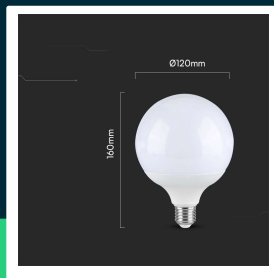

22W G120 plastic bulb 6500K E27

SKU 23885 EAN 3800170229730 VT-242-N

Related products (SKUs): 23883, 23884, 2120022, 2120023

TECHNICAL SPECIFICATION

Power	22W	CRI	80+	Brand	V-TAC
Equivalent power	155W	Material	Plastic	Warranty	2y
Luminous flux (lm)	2600 lm	Housing color	Matte opal	Certifications	CE, EMC, ROHS
Light color	Cool white	Type	Light sources	Efficacy (lm/W)	120 lm/W
Color temperature	6500K	Dimming	NIE	ETIM	EC001959
Beam angle	200°	IP rating	IP20	CN code	8539 52 00
Voltage	230V	Ignition time (100%)	0.001s	EPREL	2324504
SKU	SKU 23885	On/Off cycles	>20000		
EAN barcode	3800170229730	Operating conditions	-20° +45°		
Product code	VT-242-N	Size	120x160mm		
Energy class	E	Product weight	0,18		
Base	E27	Volume	0,002476		
Shape	G120	Pack length	120mm		
LED module type	SMD	Pack width	120mm		
Lifetime	20000h	Pack height	140mm		
Input voltage	AC:220-240V, 50Hz	Master carton	20		

**22W G120 plastic bulb 6500K E27**

SKU 23885 EAN 3800170229730 VT-242-N

Related products (SKUs): 23883, 23884, 2120022, 2120023

Product description

- Modern SMD LED technology ensuring high reliability and durability
- Direct replacement for a traditional halogen bulb with a power of 155W
- Long life up to 20 000 hours, much longer than standard halogen lamps
- Adapted to a standard E27 socket
- Made of durable materials, ensuring lightness and easy installation