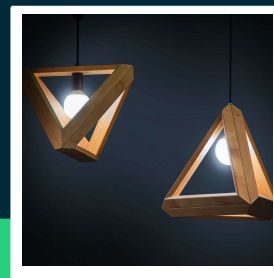

22W G120 plastic bulb 6500K E27

SKU 23885 EAN 3800170229730 VT-242-N

Related products (SKUs): 23883, 23884, 2120022, 2120023

TECHNICAL SPECIFICATION

Power	22W	CRI	80+	Brand	V-TAC
Equivalent power	155W	Material	Plastic	Warranty	2y
Luminous flux (lm)	2600 lm	Housing color	Matte opal	Certifications	CE, EMC, ROHS
Light color	Cool white	Type	Light sources	Efficacy (lm/W)	120 lm/W
Color temperature	6500K	Dimming	NIE	ETIM	EC001959
Beam angle	200°	IP rating	IP20	CN code	8539 52 00
Voltage	230V	Ignition time (100%)	0.001s	EPREL	2324504
SKU	SKU 23885	On/Off cycles	>20000		
EAN barcode	3800170229730	Operating conditions	-20° +45°		
Product code	VT-242-N	Size	120x160mm		
Energy class	E	Product weight	0,18		
Base	E27	Volume	0,002476		
Shape	G120	Pack length	120mm		
LED module type	SMD	Pack width	120mm		
Lifetime	20000h	Pack height	140mm		
Input voltage	AC:220-240V, 50Hz	Master carton	20		

**22W G120 plastic bulb 6500K E27**

SKU 23885 EAN 3800170229730 VT-242-N

Related products (SKUs): 23883, 23884, 2120022, 2120023

Product description

- Modern SMD LED technology ensuring high reliability and durability
- Direct replacement for a traditional halogen bulb with a power of 155W
- Long life up to 20 000 hours, much longer than standard halogen lamps
- Adapted to a standard E27 socket
- Made of durable materials, ensuring lightness and easy installation