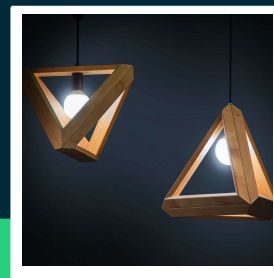

22W G120 plastic bulb 3000K E27

SKU 23883 EAN 3800170229716 VT-242-N

Related products (SKUs): 23884, 23885, 2120022, 2120023

TECHNICAL SPECIFICATION

Power	22W	CRI	80+	Brand	V-TAC
Equivalent power	155W	Material	Plastic	Warranty	2y
Luminous flux (lm)	2600 lm	Housing color	Matte opal	Certifications	CE, EMC, ROHS
Light color	Warm white	Type	Light sources	Efficacy (lm/W)	120 lm/W
Color temperature	3000K	Dimming	NIE	ETIM	EC001959
Beam angle	200°	IP rating	IP20	CN code	8539 52 00
Voltage	230V	Ignition time (100%)	0.001s	EPREL	2324502
SKU	SKU 23883	On/Off cycles	>20000		
EAN barcode	3800170229716	Operating conditions	-20° +45°		
Product code	VT-242-N	Size	120x160mm		
Energy class	E	Product weight	0,18		
Base	E27	Volume	0,002476		
Shape	G120	Pack length	121mm		
LED module type	SMD	Pack width	121mm		
Lifetime	20000h	Pack height	140mm		
Input voltage	AC:220-240V, 50Hz	Master carton	20		

22W G120 plastic bulb 3000K E27

SKU 23883 EAN 3800170229716 VT-242-N

Related products (SKUs): 23884, 23885, 2120022, 2120023

Product description

- Modern SMD LED technology ensuring high reliability and durability
- Direct replacement for a traditional halogen bulb with a power of 155W
- Long life up to 20 000 hours, much longer than standard halogen lamps
- Adapted to a standard E27 socket
- Made of durable materials, ensuring lightness and easy installation