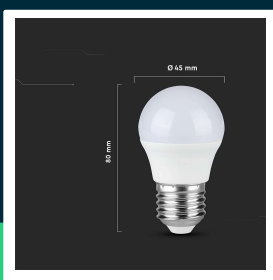

6.5W G45 plastic bulb 3000K E27

SKU 23878 EAN 3800170229655 VT-290-N

Related products (SKUs): 23879, 23880

TECHNICAL SPECIFICATION

Power	6,5W	CRI	80+	Brand	V-TAC
Equivalent power	45W	Material	Plastic	Warranty	2y
Luminous flux (lm)	600 lm	Housing color	Matte opal	Certifications	CE, EMC, ROHS
Light color	Warm white	Type	Light sources	Efficacy (lm/W)	90 lm/W
Color temperature	3000K	Dimming	NIE	ETIM	EC001959
Beam angle	180°	IP rating	IP20	CN code	8539 52 00
Voltage	230V	Ignition time (100%)	0.001s	EPREL	2324490
SKU	SKU 23878	On/Off cycles	>20000		
EAN barcode	3800170229655	Operating conditions	-20° +45°		
Product code	VT-290-N	Size	45x80mm		
Energy class	F	Product weight	0,02		
Base	E27	Volume	0,000202		
Shape	G45	Pack length	46mm		
LED module type	SMD	Pack width	46mm		
Lifetime	20000h	Pack height	82mm		
Input voltage	AC:220-240V, 50Hz	Master carton	200		

6.5W G45 plastic bulb 3000K E27

SKU 23878 EAN 3800170229655 VT-290-N

Related products (SKUs): 23879, 23880

Product description

- Modern SMD LED technology ensuring high reliability and durability
- Direct replacement for a traditional halogen bulb with a power of 45W
- Long life up to 20 000 hours, much longer than standard halogen lamps
- Adapted to a standard E27 socket
- Made of durable materials, ensuring lightness and easy installation