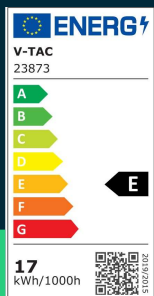

**16.5W T8 nano plastic tube (120cm) 6500K**

SKU 23873 EAN 3800170229426 VT-122-N

Related products (SKUs): 23872

**TECHNICAL SPECIFICATION**

Power	16,5W	Power factor	>0,7	Pack height	29mm
Equivalent power	36W	CRI	80+	Master carton	25
Luminous flux (lm)	1850 lm	Material	Plastic	Brand	V-TAC
Light color	Cool white	Housing color	White	Warranty	3y
Color temperature	6500K	Type	Light sources	Certifications	CE, EMC, ROHS
Beam angle	160°	Dimming	NIE	Efficacy (lm/W)	110 lm/W
Voltage	230V	IP rating	IP20	ETIM	EC001959
SKU	SKU 23873	Ignition time (100%)	0.001s	CN code	8539 52 00
EAN barcode	3800170229426	On/Off cycles	>15000	EPREL	2274578
Product code	VT-122-N	Operating conditions	-20° +40°		
Energy class	E	Size	1200x28mm		
Base	G13	Length	120cm		
Shape	T8	Product weight	0,16		
LED module type	SMD	Volume	0,00134		
Lifetime	25000h	Pack length	1558mm		
Input voltage	AC:220-240V, 50Hz	Pack width	29mm		

**16.5W T8 nano plastic tube (120cm) 6500K**

SKU 23873    EAN 3800170229426    VT-122-N

Related products (SKUs): 23872