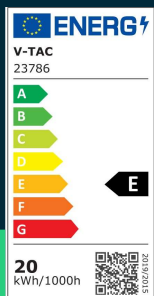

20W LED grill fitting 60cm 4000K

SKU 23786 EAN 3800170228436 VT-8320

Related products (SKUs): 23787

TECHNICAL SPECIFICATION

Power	20W	CRI	80+	ETIM	EC000109
Luminous flux (lm)	2400 lm	Material	Plastic	CN code	8539 51 00
Light color	Neutral white	Housing color	White	EPREL	2221827
Color temperature	4000K	Dimming	NIE		
Beam angle	120°	IP rating	IP20		
Voltage	230V	Ignition time (100%)	0.001s		
SKU	SKU 23786	On/Off cycles	>15000		
EAN barcode	3800170228436	Operating conditions	-20° +40°		
Product code	VT-8320	Size	566x76x26mm		
Series	Ceiling lighting	Length	60cm		
Energy class	E	Product weight	0,225		
Base	Integrated LED fixture	Master carton	30		
LED module type	SMD	Brand	V-TAC		
Lifetime	25000h	Warranty	3y		
Input voltage	AC:220-240V, 50Hz	Certifications	CE, EMC, ROHS		
Power factor	>0,9	Efficacy (lm/W)	120 lm/W		

20W LED grill fitting 60cm 4000K

SKU 23786

EAN 3800170228436

VT-8320

Related products (SKUs): 23787

Product description

- A luminaire with a wide range of applications
- High light efficiency - 120lm/W
- Warranty 5 Years
- The shape of the fixture allows for aesthetic connection into light lines
- CRI 80+
- Luminaires available in power from 10W to 50W
- Available in warm, neutral and cold colors