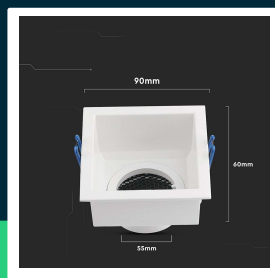

GU10 fitting square aluminum body deep anti glare white body with hojne comb

SKU 23763 EAN 3800170227705 VT-9001SQ

Related products (SKUs): 23764

TECHNICAL SPECIFICATION

SKU	SKU 23763	Warranty	3y
EAN barcode	3800170227705	ETIM	ECO02892
Product code	VT-9001SQ	CN code	8539 51 00
Base	GU10		
Shape	Square		
Material	Aluminium		
Housing color	White		
IP rating	IP20		
Size	90x60mm		
Mounting size	80x80mm		
Product weight	0,18		
Volume	0,000939		
Pack length	100mm		
Pack width	80mm		
Pack height	100mm		
Master carton	50		

**GU10 fitting square aluminum body deep anti glare white body with hojne comb**

SKU 23763 EAN 3800170227705 VT-9001SQ

Related products (SKUs): 23764

Product description

- Elegant spotlight ceiling fixture with a modern Honey Comb grille, designed to reduce glare
- Designed for recessed mounting and compatible with GU10 and MR16 bulbs (bulb not included)
- Made of durable materials, ensuring lightness and easy installation