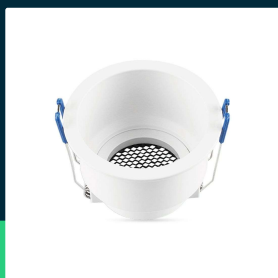

GU10 fitting round aluminum body deep anti glare white body with hoyne comb

SKU 23761 EAN 3800170227682 VT-9001RD

Related products (SKUs): 23762

TECHNICAL SPECIFICATION

SKU	SKU 23761	Warranty	3y
EAN barcode	3800170227682	ETIM	ECO02892
Product code	VT-9001RD	CN code	8539 51 00
Base	GU10		
Shape	Round		
Material	Aluminium		
Housing color	White		
IP rating	IP20		
Size	90x60mm		
Mounting size	80mm		
Product weight	0,16		
Volume	0,000939		
Pack length	100mm		
Pack width	80mm		
Pack height	100mm		
Master carton	50		

**GU10 fitting round aluminum body deep anti glare white body with hoyne comb**

SKU 23761 EAN 3800170227682 VT-9001RD

Related products (SKUs): 23762

Product description

- Elegant spotlight ceiling fixture with a modern Honey Comb grille, designed to reduce glare
- Designed for recessed mounting and compatible with GU10 and MR16 bulbs (bulb not included)
- Made of durable materials, ensuring lightness and easy installation