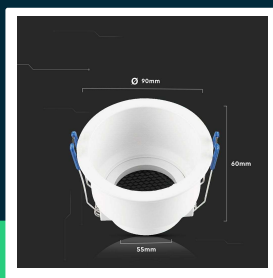

GU10 fitting round aluminum body deep anti glare white body with hoyne comb

SKU 23761 EAN 3800170227682 VT-9001RD

Related products (SKUs): 23762

TECHNICAL SPECIFICATION

SKU	SKU 23761	Warranty	3y
EAN barcode	3800170227682	ETIM	ECO02892
Product code	VT-9001RD	CN code	8539 51 00
Base	GU10		
Shape	Round		
Material	Aluminium		
Housing color	White		
IP rating	IP20		
Size	90x60mm		
Mounting size	80mm		
Product weight	0,16		
Volume	0,000939		
Pack length	100mm		
Pack width	80mm		
Pack height	100mm		
Master carton	50		

**GU10 fitting round aluminum body deep anti glare white body with hoyne comb**

SKU 23761 EAN 3800170227682 VT-9001RD

Related products (SKUs): 23762

Product description

- Elegant spotlight ceiling fixture with a modern Honey Comb grille, designed to reduce glare
- Designed for recessed mounting and compatible with GU10 and MR16 bulbs (bulb not included)
- Made of durable materials, ensuring lightness and easy installation