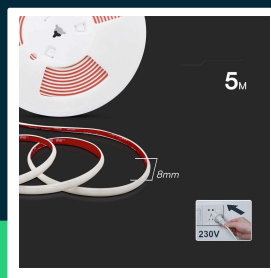

286 12W LED COB strip light 4000K 5m/set 220V

SKU 23716 EAN 3800170226692 VT-2025 286-5M

Related products (SKUs): 23715, 23717

TECHNICAL SPECIFICATION

Power	12,5W	CRI	80+	Warranty	2y
Luminous flux (lm)	1100 lm	Type	286LED/m COB	Certifications	CE, EMC, ROHS
Light color	Neutral white	Dimming	NIE	Efficacy (lm/W)	90 lm/W
Color temperature	4000K	IP rating	IP65	Parameters	Power and luminous flux are given for 1m of product
Beam angle	120°	Cut point	Cut only on the marked cut line between the copper dots.	ETIM	EC002710
Voltage	230V	Ignition time (100%)	0.001s	CN code	8504 10 80
SKU	SKU 23716	Length	5m	EPREL	2108615
EAN barcode	3800170226692	Width	8mm		
Product code	VT-2025 286-5M	Product weight	0,65		
Series	LED strips	Volume	0,002879		
Energy class	F	Pack length	235mm		
Shape	LED strip	Pack width	43mm		
LED module type	SMD	Pack height	235mm		
Input voltage	AC:220-240V, 50/60Hz	Master carton	100		
Number of LEDs	286LED/m	Brand	V-TAC		

**286 12W LED COB strip light 4000K 5m/set 220V**

SKU 23716 EAN 3800170226692 VT-2025 286-5M

Related products (SKUs): 23715, 23717

Product description

- Plug and play 230V LED strips with an opal COB cover
- Available versions on rolls of 5 meters, 10 meters and 50 meters
- Full protection against water, dust and corrosion - protection class IP65
- Does not require a power supply, connection via the power supply module included in the set
- PCB Width: 8mm, 286 LEDs per meter
- Suitable for outdoor and indoor applications