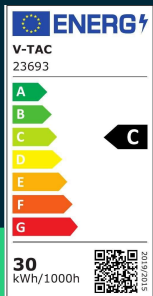

30W LED floodlight 6500K black body grey glass 160lm/W 5 years warranty

SKU 23693 EAN 3800170225848 VT-44031

Related products (SKUs): 23692

TECHNICAL SPECIFICATION

Power	30W	CRI	70+	Pack height	158mm
Luminous flux (lm)	4800 lm	Material	Aluminium	Master carton	10
Light color	Cool white	IK rating	IK06	Brand	V-TAC
Color temperature	6500K	Housing color	Black	Warranty	5y
Voltage	230V	Type	160lm/W	Certifications	CE, EMC, ROHS
SKU	SKU 23693	Dimming	NIE	Efficacy (lm/W)	160 lm/W
EAN barcode	3800170225848	IP rating	IP65	ETIM	EC001959
Product code	VT-44031	Ignition time (100%)	0.001s	CN code	8539 52 00
Series	Super Bright 160Lm/W	Operating conditions	-20° +45°	EPREL	2067821
Energy class	C	Compatibility	Can work with motion sensors		
Base	Integrated LED fixture	Size	164.5x34x153mm		
LED module type	SMD	Product weight	0,5		
Lifetime	25000h	Volume	0,001436		
Input voltage	AC:220-240V, 50Hz	Pack length	167mm		
Frequency	50Hz	Pack width	40mm		

**30W LED floodlight 6500K black body grey glass 160lm/W 5 years warranty**

SKU 23693 EAN 3800170225848 VT-44031

Related products (SKUs): 23692

Product description

- Warranty 5 Years
- IP65 rating
- High luminous efficiency
- Various colors of light - warm, neutral and cold
- Various light powers and colors available
- High-quality aluminum body
- Corrosion resistance