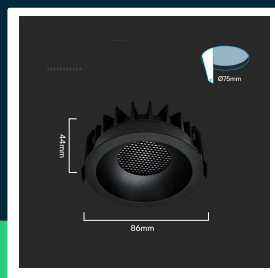

**24W LED honey comb downlight bridgelux chip CCT:3in1  
black ring + black heating**

SKU 23675    EAN 3800170225343    VT-17024

Related products (SKUs): 23676

## TECHNICAL SPECIFICATION

Power	24W	On/Off cycles	>15000
Luminous flux (lm)	2540 lm	Size	135x51mm
Light color	CCT tunable white	Product weight	0,49
Color temperature	3000K-4000K-6400K	Volume	0,00169
Beam angle	24°	Pack length	160mm
SKU	SKU 23675	Pack width	145mm
EAN barcode	3800170225343	Pack height	60mm
Product code	VT-17024	Master carton	20
Energy class	F	Brand	V-TAC
LED module type	COB	Warranty	2y
Lifetime	20000h	Certifications	CE, EMC, ROHS
Input voltage	AC:100-240V, 50/60Hz	Efficacy (lm/W)	105 lm/W
CRI	90+	EPREL	2067797
Material	Aluminium		
Housing color	Black		
IP rating	IP20		

## Product description

- The fixture is equipped with high-quality COB LED: Provides durability and a reliable light source.
- Aluminum housing with heat sink: Guarantees optimal thermal management and longer product life.
- 3in1 CCT (3000K/4000K/6400K): Color temperature adjustable with a switch - easy adaptation to various lighting needs.
- Exceptional Color Fidelity (CRI>90): Excellent color reproduction, ideal for places requiring natural light.
- Elegant finish: A stylish and modern look that suits any space.