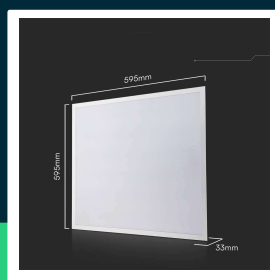

**LED panel 36W 600x600mm backlit 120lm/W 4000K
10pcs/set**

SKU 23624 EAN 3800170222144 VT-61036

Related products (SKUs): 236241, 236251, 23625, 236246, 236256

TECHNICAL SPECIFICATION

Power	36W	Frequency	50/60Hz	Brand	V-TAC
Luminous flux (lm)	4320 lm	Power factor	>0,9	Warranty	5y
Light color	Neutral white	CRI	80+	Certifications	CE, EMC, ROHS
Color temperature	4000K	Material	Metal, PP, ABS	Efficacy (lm/W)	120 lm/W
Beam angle	110°	Housing color	White	Additional information	Master carton 10pcs
Voltage	230V	Type	Frame/Recessed	ETIM	ECO02892
SKU	SKU 23624	Dimming	NIE	CN code	8539 51 00
EAN barcode	3800170222144	IP rating	IP20	EPREL	1987609
Product code	VT-61036	Ignition time (100%)	0.001s		
Series	Ceiling lighting	On/Off cycles	>20000		
Energy class	E	Operating conditions	-20° +40°		
Base	Integrated LED fixture	Size	595x595x33 mm		
Shape	Square	Height	33mm		
LED module type	SAMSUNG	Product weight	1,09		
Lifetime	30000h	Volume	0,014725		
Input voltage	AC:220-240V, 50/60Hz	Master carton	10		

**LED panel 36W 600x600mm backlit 120lm/W 4000K
10pcs/set**

SKU 23624

EAN 3800170222144

VT-61036

Related products (SKUs): 236241, 236251, 23625, 236246, 236256

Product description

- SAMSUNG CHIP
- 5-year warranty
- High efficiency 120lm/W
- BackLight design 33mm
- Power factor (cos phi) below 0,90
- Color rendering index - CRI: Ra>80
- Collective package 10 pcs
- Possibility of hanging using accessory V-TAC cables SKU 6018 (available separately)