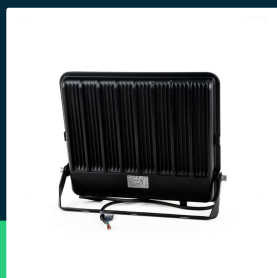

200W LED floodlight SMD SAMSUNG CHIP 1m wire black body grey frosted glass 4000K

SKU 23601 EAN 3800170220799 VT-44204

Related products (SKUs): 23444, 23602, 23603

TECHNICAL SPECIFICATION

Power	200W	Material	Aluminium	Efficacy (lm/W)	90 lm/W
Luminous flux (lm)	17540 lm	Housing color	Black	ETIM	EC001959
Light color	Neutral white	Type	PRO SERIES 100Lm/W	CN code	8539 52 00
Color temperature	4000K	Dimming	NIE	EPREL	1875633
Beam angle	115°	IP rating	IP65		
Voltage	230V	Operating conditions	-20° +45°		
SKU	SKU 23601	Size	402.5x44x349.5mm		
EAN barcode	3800170220799	Product weight	3,05		
Product code	VT-44204	Volume	0,00956		
Series	PRO SERIES 100Lm/W	Pack length	405mm		
Energy class	F	Pack width	49mm		
Base	Integrated LED fixture	Pack height	355mm		
LED module type	SAMSUNG	Master carton	2		
Lifetime	25000h	Brand	V-TAC		
Input voltage	AC:220-240V, 50Hz	Warranty	5y		
CRI	70+	Certifications	CE, EMC, ROHS		

200W LED floodlight SMD SAMSUNG CHIP 1m wire black body grey frosted glass 4000K

SKU 23601 EAN 3800170220799 VT-44204

Related products (SKUs): 23444, 23602, 23603

Product description

- High light efficiency
- SAMSUNG Chip
- 5-year warranty
- Connection cable 1 meter
- Durable aluminum construction resistant to corrosion
- IP65
- Total luminous efficacy 100lm/W, flux at the given beam angle given in the detailed specification