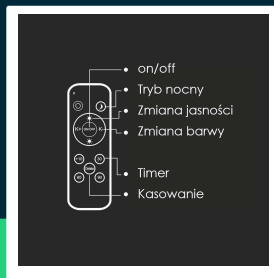

30W 60W 30W designer domelight remote control dimmable beehive cover

SKU 23595 EAN 3800170220577 VT-8569

Related products (SKUs): ---

TECHNICAL SPECIFICATION

Power	60W	Type	Ceiling lighting	ETIM	EC002892
Luminous flux (lm)	6000 lm	Dimming	TAK	CN code	8539 51 00
Light color	CCT tunable white	IP rating	IP20	EPREL	1894521
Color temperature	3000K-6500K	On/Off cycles	>15000		
Voltage	230V	Operating conditions	-20° +45°		
SKU	SKU 23595	Size	490x70mm		
EAN barcode	3800170220577	Product weight	2,03		
Product code	VT-8569	Volume	0,02254		
Series	Ceiling lights	Pack length	495mm		
Energy class	F	Pack width	80mm		
Base	Integrated LED fixture	Pack height	495mm		
Shape	Round	Master carton	5		
LED module type	SMD	Brand	V-TAC		
Lifetime	20000h	Warranty	2y		
Input voltage	AC:220-240V, 50/60Hz	Certifications	CE, EMC, ROHS		
Material	Plastic	Efficacy (lm/W)	100 lm/W		

**30W 60W 30W designer domelight remote control dimmable beehive cover**

SKU 23595 EAN 3800170220577 VT-8569

Related products (SKUs): ---

Product description

- Ceiling fixture belonging to the family of modern V-TAC ceiling lamps
- Remote control included
- Light color and power adjustment
- Timer
- Night mode
- High color rendering index