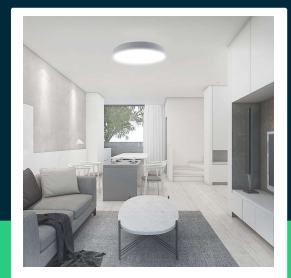

20W 40W 20W designer domelight remote control dimmable elegant white cover

SKU 23589 EAN 3800170220515 VT-8563

Related products (SKUs): ---

TECHNICAL SPECIFICATION

Power	40W	Type	Ceiling lighting	ETIM	EC002892
Luminous flux (lm)	4000 lm	Dimming	TAK	CN code	8539 51 00
Light color	CCT tunable white	IP rating	IP20	EPREL	1894515
Color temperature	3000K-6500K	On/Off cycles	>15000		
Voltage	230V	Operating conditions	-20° +45°		
SKU	SKU 23589	Size	395x66mm		
EAN barcode	3800170220515	Product weight	1,35		
Product code	VT-8563	Volume	0,01408		
Series	Ceiling lights	Pack length	400mm		
Energy class	F	Pack width	75mm		
Base	Integrated LED fixture	Pack height	400mm		
Shape	Round	Master carton	5		
LED module type	SMD	Brand	V-TAC		
Lifetime	20000h	Warranty	2y		
Input voltage	AC:220-240V, 50/60Hz	Certifications	CE, EMC, ROHS		
Material	Plastic	Efficacy (lm/W)	100 lm/W		

20W 40W 20W designer domelight remote control dimmable elegant white cover

SKU 23589 EAN 3800170220515 VT-8563

Related products (SKUs): ---

Product description

- Ceiling fixture belonging to the family of modern V-TAC ceiling lamps
- Remote control included
- Light color and power adjustment
- Timer
- Night mode
- High color rendering index