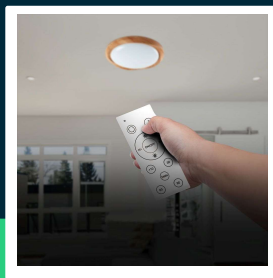

**30W 60W 30W designer domelight remote control dimmable wood grain cyclone cover**

SKU 23586 EAN 3800170220485 VT-8559

Related products (SKUs): 23585

## Product description

- Ceiling fixture belonging to the family of modern V-TAC ceiling lamps
- Remote control included
- Light color and power adjustment
- Timer
- Night mode
- High color rendering index