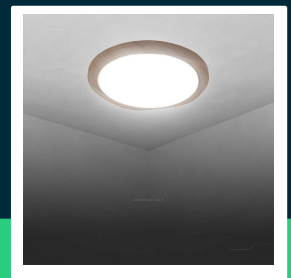

**30W 60W 30W designer domelight remote control dimmable wood grain cyclone cover**

SKU 23586 EAN 3800170220485 VT-8559

Related products (SKUs): 23585

## Product description

- Ceiling fixture belonging to the family of modern V-TAC ceiling lamps
- Remote control included
- Light color and power adjustment
- Timer
- Night mode
- High color rendering index