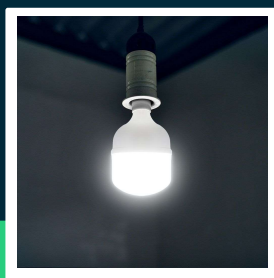

**LED bulb 60W plastic T160 4000K**

SKU 23576 EAN 3800170220195 VT-21065

Related products (SKUs): 23577

## TECHNICAL SPECIFICATION

Power	60W	Material	Plastic	Efficacy (lm/W)	110 lm/W
Luminous flux (lm)	6600 lm	Housing color	Matte opal	ETIM	EC001959
Light color	Neutral white	Type	Light sources	CN code	8539 52 00
Color temperature	4000K	IP rating	IP20	EPREL	1863736
Beam angle	160°	On/Off cycles	>20000		
Voltage	230V	Operating conditions	-20° +45°		
SKU	SKU 23576	Size	160x255mm		
EAN barcode	3800170220195	Product weight	0,53		
Product code	VT-21065	Volume	0,008333		
Energy class	E	Pack length	162mm		
Base	E27/E40	Pack width	162mm		
Shape	T160	Pack height	262mm		
LED module type	SMD	Master carton	6		
Lifetime	20000h	Brand	V-TAC		
Input voltage	AC:220-240V, 50Hz	Warranty	2y		
CRI	80+	Certifications	CE, EMC, ROHS		

## Product description

- A powerful V-TAC LED light source that is a retrofit of older technologies
- The set includes an adapter from E27 to E40 thread
- High strength and durability
- Luminous efficiency 110 LM/W
- Excellent power factor and integrated driver IC
- No flicker, no UV radiation, no mercury