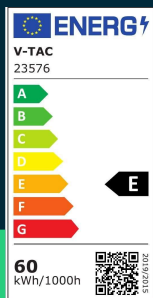

**LED bulb 60W plastic T160 4000K**

SKU 23576 EAN 3800170220195 VT-21065

Related products (SKUs): 23577

## TECHNICAL SPECIFICATION

Power	60W	Material	Plastic	Efficacy (lm/W)	110 lm/W
Luminous flux (lm)	6600 lm	Housing color	Matte opal	ETIM	EC001959
Light color	Neutral white	Type	Light sources	CN code	8539 52 00
Color temperature	4000K	IP rating	IP20	EPREL	1863736
Beam angle	160°	On/Off cycles	>20000		
Voltage	230V	Operating conditions	-20° +45°		
SKU	SKU 23576	Size	160x255mm		
EAN barcode	3800170220195	Product weight	0,53		
Product code	VT-21065	Volume	0,008333		
Energy class	E	Pack length	162mm		
Base	E27/E40	Pack width	162mm		
Shape	T160	Pack height	262mm		
LED module type	SMD	Master carton	6		
Lifetime	20000h	Brand	V-TAC		
Input voltage	AC:220-240V, 50Hz	Warranty	2y		
CRI	80+	Certifications	CE, EMC, ROHS		

## Product description

- A powerful V-TAC LED light source that is a retrofit of older technologies
- The set includes an adapter from E27 to E40 thread
- High strength and durability
- Luminous efficiency 110 LM/W
- Excellent power factor and integrated driver IC
- No flicker, no UV radiation, no mercury