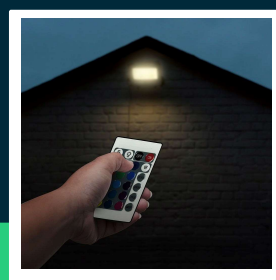

50W floodlight RGB+white frosted glass black body with controller IP65

SKU 23463 EAN 3800170220041 VT-44053

Related products (SKUs): ---

TECHNICAL SPECIFICATION

Power	50W	Housing color	Black	CN code	8539 52 00
Luminous flux (lm)	4000 lm	Dimming	TAK	EPREL	1863718
Light color	RGB+Cool white	IP rating	IP65		
Color temperature	RGB+6500K	Operating conditions	-20° +45°		
Beam angle	115°	Size	183.5x34x169mm		
Voltage	230V	Product weight	0,67		
SKU	SKU 23463	Volume	0,001787		
EAN barcode	3800170220041	Pack length	186mm		
Product code	VT-44053	Pack width	42mm		
Energy class	F	Pack height	174mm		
Base	Integrated LED fixture	Master carton	10		
LED module type	SMD	Brand	V-TAC		
Lifetime	25000h	Warranty	2y		
Input voltage	AC:220-240V, 50Hz	Certifications	CE, EMC, ROHS		
CRI	70+	Efficacy (lm/W)	80 lm/W		
Material	Aluminium	ETIM	EC001959		

**50W floodlight RGB+white frosted glass black body with controller IP65**

SKU 23463 EAN 3800170220041 VT-44053

Related products (SKUs): ---

Product description

- High-quality SMD LED chip and high-power power supply
- Glass sealed with silicone rubber provides excellent waterproofness and tightness
- Turn off, change colors and more with the remote control
- Integrated constant current driver IC - Built-in driver - no external power supply required
- Strong and durable aluminum construction - corrosion resistant
- Suitable for building facades, sports facilities, industrial facilities, commercial billboards, advertising boards, parking lots, etc.