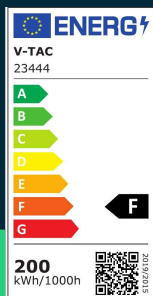

200W LED floodlight SMD SAMSUNG CHIP 1m wire black body grey frosted glass 6500K

SKU 23444 EAN 3800170219793 VT-44204

Related products (SKUs): 23601, 23602, 23603

TECHNICAL SPECIFICATION

Power	200W	Material	Aluminium	Efficacy (lm/W)	90 lm/W
Luminous flux (lm)	17540 lm	Housing color	Black	ETIM	EC001959
Light color	Cool white	Type	PRO SERIES 100Lm/W	CN code	8539 52 00
Color temperature	6500K	Dimming	NIE	EPREL	1855740
Beam angle	115°	IP rating	IP65		
Voltage	230V	Operating conditions	-20° +45°		
SKU	SKU 23444	Size	402.5x44x349.5mm		
EAN barcode	3800170219793	Product weight	3,12		
Product code	VT-44204	Volume	0,009564		
Series	PRO SERIES 100Lm/W	Pack length	405mm		
Energy class	F	Pack width	49mm		
Base	Integrated LED fixture	Pack height	355mm		
LED module type	SAMSUNG	Master carton	2		
Lifetime	25000h	Brand	V-TAC		
Input voltage	AC:220-240V, 50/60Hz	Warranty	5y		
CRI	70+	Certifications	CE, EMC, ROHS		

**200W LED floodlight SMD SAMSUNG CHIP 1m wire black body grey frosted glass 6500K**

SKU 23444 EAN 3800170219793 VT-44204

Related products (SKUs): 23601, 23602, 23603

Product description

- High light efficiency
- SAMSUNG Chip
- 5-year warranty
- Connection cable 1 meter
- Durable aluminum construction resistant to corrosion
- IP65
- Total luminous efficacy 100lm/W, flux at the given beam angle given in the detailed specification