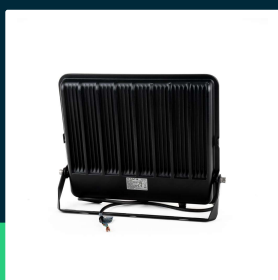

200W LED floodlight SMD SAMSUNG CHIP 1m wire black body grey frosted glass 6500K

SKU 23444 EAN 3800170219793 VT-44204

Related products (SKUs): 23601, 23602, 23603

TECHNICAL SPECIFICATION

Power	200W	Material	Aluminium	Efficacy (lm/W)	90 lm/W
Luminous flux (lm)	17540 lm	Housing color	Black	ETIM	EC001959
Light color	Cool white	Type	PRO SERIES 100Lm/W	CN code	8539 52 00
Color temperature	6500K	Dimming	NIE	EPREL	1855740
Beam angle	115°	IP rating	IP65		
Voltage	230V	Operating conditions	-20° +45°		
SKU	SKU 23444	Size	402.5x44x349.5mm		
EAN barcode	3800170219793	Product weight	3,12		
Product code	VT-44204	Volume	0,009564		
Series	PRO SERIES 100Lm/W	Pack length	405mm		
Energy class	F	Pack width	49mm		
Base	Integrated LED fixture	Pack height	355mm		
LED module type	SAMSUNG	Master carton	2		
Lifetime	25000h	Brand	V-TAC		
Input voltage	AC:220-240V, 50/60Hz	Warranty	5y		
CRI	70+	Certifications	CE, EMC, ROHS		

**200W LED floodlight SMD SAMSUNG CHIP 1m wire black body grey frosted glass 6500K**

SKU 23444 EAN 3800170219793 VT-44204

Related products (SKUs): 23601, 23602, 23603

Product description

- High light efficiency
- SAMSUNG Chip
- 5-year warranty
- Connection cable 1 meter
- Durable aluminum construction resistant to corrosion
- IP65
- Total luminous efficacy 100lm/W, flux at the given beam angle given in the detailed specification