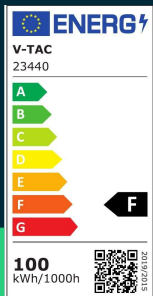

**100W LED floodlight SMD SAMSUNG CHIP 1m wire black body grey frosted glass 4000K**

SKU 23440 EAN 3800170219755 VT-44104

Related products (SKUs): 23441, 23442, 23443

## TECHNICAL SPECIFICATION

Power	100W	Material	Aluminium	Efficacy (lm/W)	85 lm/W
Luminous flux (lm)	8700 lm	Housing color	Black	ETIM	EC001959
Light color	Neutral white	Type	PRO SERIES 100Lm/W	CN code	8539 52 00
Color temperature	4000K	Dimming	NIE	EPREL	1859960
Beam angle	115°	IP rating	IP65		
Voltage	230V	Operating conditions	-20° +45°		
SKU	SKU 23440	Size	253.5x40x242.5mm		
EAN barcode	3800170219755	Product weight	1,23		
Product code	VT-44104	Volume	0,003802		
Series	PRO SERIES 100Lm/W	Pack length	256mm		
Energy class	F	Pack width	45mm		
Base	Integrated LED fixture	Pack height	246mm		
LED module type	SAMSUNG	Master carton	4		
Lifetime	25000h	Brand	V-TAC		
Input voltage	AC:220-240V, 50Hz	Warranty	5y		
CRI	70+	Certifications	CE, EMC, ROHS		

## Product description

- High light efficiency
- SAMSUNG Chip
- 5-year warranty
- Connection cable 1 meter
- Durable aluminum construction resistant to corrosion
- IP65
- Total luminous efficacy 100lm/W, flux at the given beam angle given in the detailed specification