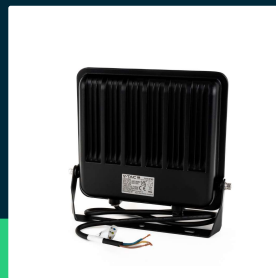

**100W LED floodlight SMD SAMSUNG CHIP 1m wire black body grey frosted glass 4000K**

SKU 23440 EAN 3800170219755 VT-44104

Related products (SKUs): 23441, 23442, 23443

## TECHNICAL SPECIFICATION

Power	100W	Material	Aluminium	Efficacy (lm/W)	85 lm/W
Luminous flux (lm)	8700 lm	Housing color	Black	ETIM	EC001959
Light color	Neutral white	Type	PRO SERIES 100Lm/W	CN code	8539 52 00
Color temperature	4000K	Dimming	NIE	EPREL	1859960
Beam angle	115°	IP rating	IP65		
Voltage	230V	Operating conditions	-20° +45°		
SKU	SKU 23440	Size	253.5x40x242.5mm		
EAN barcode	3800170219755	Product weight	1,23		
Product code	VT-44104	Volume	0,003802		
Series	PRO SERIES 100Lm/W	Pack length	256mm		
Energy class	F	Pack width	45mm		
Base	Integrated LED fixture	Pack height	246mm		
LED module type	SAMSUNG	Master carton	4		
Lifetime	25000h	Brand	V-TAC		
Input voltage	AC:220-240V, 50Hz	Warranty	5y		
CRI	70+	Certifications	CE, EMC, ROHS		

## Product description

- High light efficiency
- SAMSUNG Chip
- 5-year warranty
- Connection cable 1 meter
- Durable aluminum construction resistant to corrosion
- IP65
- Total luminous efficacy 100lm/W, flux at the given beam angle given in the detailed specification