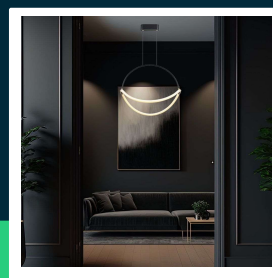

16W modern LED pendant chandelier with an elegant and minimalist design 500x160x1700mm matt black color 4000K

SKU 23437 EAN 3800170219717 VT-10125

Related products (SKUs): 23436

TECHNICAL SPECIFICATION

Power	16W	Housing color	Black	ETIM	EC001743
Luminous flux (lm)	2000 lm	Type	Suspended	CN code	8539 51 00
Light color	Neutral white	Dimming	NIE	EPREL	1882039
Color temperature	4000K	IP rating	IP20		
Beam angle	120°	On/Off cycles	>15000		
Voltage	230V	Size	500x160x1700mm		
SKU	SKU 23437	Product weight	1,7		
EAN barcode	3800170219717	Volume	0,02808		
Product code	VT-10125	Pack length	360mm		
Series	Ceiling lighting	Pack width	125mm		
Energy class	E	Pack height	610mm		
Base	Integrated LED fixture	Master carton	1		
LED module type	SMD	Brand	V-TAC		
Lifetime	20000h	Warranty	2y		
Input voltage	AC:200-240V, 50/60Hz	Certifications	CE, EMC, ROHS		
CRI	80+	Efficacy (lm/W)	125 lm/W		

16W modern LED pendant chandelier with an elegant and minimalist design 500x160x1700mm matt black color 4000K

SKU 23437 EAN 3800170219717 VT-10125

Related products (SKUs): 23436

Product description

- Modern fixture with built-in LEDs
- Elegant finish
- Top quality materials