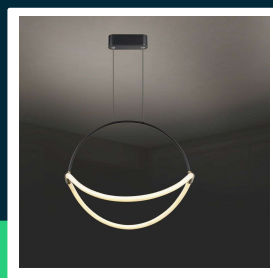

16W modern LED pendant chandelier with an elegant and minimalist design 500x160x1700mm matt black color 4000K

SKU 23437 EAN 3800170219717 VT-10125

Related products (SKUs): 23436

TECHNICAL SPECIFICATION

Power	16W	Housing color	Black	ETIM	EC001743
Luminous flux (lm)	2000 lm	Type	Suspended	CN code	8539 51 00
Light color	Neutral white	Dimming	NIE	EPREL	1882039
Color temperature	4000K	IP rating	IP20		
Beam angle	120°	On/Off cycles	>15000		
Voltage	230V	Size	500x160x1700mm		
SKU	SKU 23437	Product weight	1,7		
EAN barcode	3800170219717	Volume	0,02808		
Product code	VT-10125	Pack length	360mm		
Series	Ceiling lighting	Pack width	125mm		
Energy class	E	Pack height	610mm		
Base	Integrated LED fixture	Master carton	1		
LED module type	SMD	Brand	V-TAC		
Lifetime	20000h	Warranty	2y		
Input voltage	AC:200-240V, 50/60Hz	Certifications	CE, EMC, ROHS		
CRI	80+	Efficacy (lm/W)	125 lm/W		

16W modern LED pendant chandelier with an elegant and minimalist design 500x160x1700mm matt black color 4000K

SKU 23437 EAN 3800170219717 VT-10125

Related products (SKUs): 23436

Product description

- Modern fixture with built-in LEDs
- Elegant finish
- Top quality materials