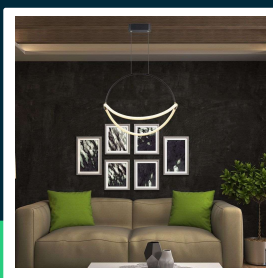

16W modern LED pendant chandelier with an elegant and minimalist design 500x160x1700mm matt black color 4000K

SKU 23437 EAN 3800170219717 VT-10125

Related products (SKUs): 23436

TECHNICAL SPECIFICATION

Power	16W	Housing color	Black	ETIM	EC001743
Luminous flux (lm)	2000 lm	Type	Suspended	CN code	8539 51 00
Light color	Neutral white	Dimming	NIE	EPREL	1882039
Color temperature	4000K	IP rating	IP20		
Beam angle	120°	On/Off cycles	>15000		
Voltage	230V	Size	500x160x1700mm		
SKU	SKU 23437	Product weight	1,7		
EAN barcode	3800170219717	Volume	0,02808		
Product code	VT-10125	Pack length	360mm		
Series	Ceiling lighting	Pack width	125mm		
Energy class	E	Pack height	610mm		
Base	Integrated LED fixture	Master carton	1		
LED module type	SMD	Brand	V-TAC		
Lifetime	20000h	Warranty	2y		
Input voltage	AC:200-240V, 50/60Hz	Certifications	CE, EMC, ROHS		
CRI	80+	Efficacy (lm/W)	125 lm/W		

16W modern LED pendant chandelier with an elegant and minimalist design 500x160x1700mm matt black color 4000K

SKU 23437 EAN 3800170219717 VT-10125

Related products (SKUs): 23436

Product description

- Modern fixture with built-in LEDs
- Elegant finish
- Top quality materials