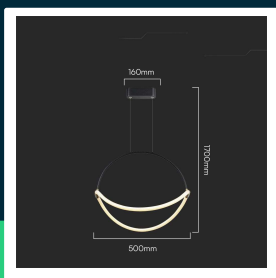

16W modern LED pendant chandelier with an elegant and minimalist design 500x160x1700mm matt black color 4000K

SKU 23437 EAN 3800170219717 VT-10125

Related products (SKUs): 23436

TECHNICAL SPECIFICATION

Power	16W	Housing color	Black	ETIM	EC001743
Luminous flux (lm)	2000 lm	Type	Suspended	CN code	8539 51 00
Light color	Neutral white	Dimming	NIE	EPREL	1882039
Color temperature	4000K	IP rating	IP20		
Beam angle	120°	On/Off cycles	>15000		
Voltage	230V	Size	500x160x1700mm		
SKU	SKU 23437	Product weight	1,7		
EAN barcode	3800170219717	Volume	0,02808		
Product code	VT-10125	Pack length	360mm		
Series	Ceiling lighting	Pack width	125mm		
Energy class	E	Pack height	610mm		
Base	Integrated LED fixture	Master carton	1		
LED module type	SMD	Brand	V-TAC		
Lifetime	20000h	Warranty	2y		
Input voltage	AC:200-240V, 50/60Hz	Certifications	CE, EMC, ROHS		
CRI	80+	Efficacy (lm/W)	125 lm/W		

16W modern LED pendant chandelier with an elegant and minimalist design 500x160x1700mm matt black color 4000K

SKU 23437 EAN 3800170219717 VT-10125

Related products (SKUs): 23436

Product description

- Modern fixture with built-in LEDs
- Elegant finish
- Top quality materials