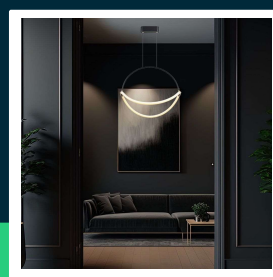

**16W modern LED pendant chandelier with an elegant and minimalist design 500x160x1700mm matt black color 3000K**

SKU 23436 EAN 3800170219700 VT-10125

Related products (SKUs): 23437

## TECHNICAL SPECIFICATION

Power	16W	Housing color	Black	ETIM	EC001743
Luminous flux (lm)	1920 lm	Type	Suspended	CN code	8539 51 00
Light color	Warm white	Dimming	NIE	EPREL	1882038
Color temperature	3000K	IP rating	IP20		
Beam angle	120°	On/Off cycles	>15000		
Voltage	230V	Size	500x160x1700mm		
SKU	SKU 23436	Product weight	1,7		
EAN barcode	3800170219700	Volume	0,028092		
Product code	VT-10125	Pack length	360mm		
Series	Ceiling lighting	Pack width	125mm		
Energy class	E	Pack height	610mm		
Base	Integrated LED fixture	Master carton	1		
LED module type	SMD	Brand	V-TAC		
Lifetime	20000h	Warranty	2y		
Input voltage	AC:200-240V, 50/60Hz	Certifications	CE, EMC, ROHS		
CRI	80+	Efficacy (lm/W)	120 lm/W		

## Product description

- Modern fixture with built-in LEDs
- Elegant finish
- Top quality materials