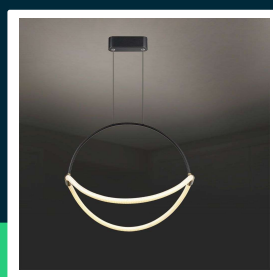

**16W modern LED pendant chandelier with an elegant and minimalist design 500x160x1700mm matt black color 3000K**

SKU 23436    EAN 3800170219700    VT-10125

Related products (SKUs): 23437

## TECHNICAL SPECIFICATION

Power	16W	Housing color	Black	ETIM	EC001743
Luminous flux (lm)	1920 lm	Type	Suspended	CN code	8539 51 00
Light color	Warm white	Dimming	NIE	EPREL	1882038
Color temperature	3000K	IP rating	IP20		
Beam angle	120°	On/Off cycles	>15000		
Voltage	230V	Size	500x160x1700mm		
SKU	SKU 23436	Product weight	1,7		
EAN barcode	3800170219700	Volume	0,028092		
Product code	VT-10125	Pack length	360mm		
Series	Ceiling lighting	Pack width	125mm		
Energy class	E	Pack height	610mm		
Base	Integrated LED fixture	Master carton	1		
LED module type	SMD	Brand	V-TAC		
Lifetime	20000h	Warranty	2y		
Input voltage	AC:200-240V, 50/60Hz	Certifications	CE, EMC, ROHS		
CRI	80+	Efficacy (lm/W)	120 lm/W		

## Product description

- Modern fixture with built-in LEDs
- Elegant finish
- Top quality materials