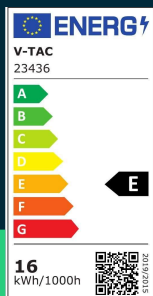

## TECHNICAL SPECIFICATION

Power	16W	Housing color	Black	ETIM	EC001743
Luminous flux (lm)	1920 lm	Type	Suspended	CN code	8539 51 00
Light color	Warm white	Dimming	NIE	EPREL	1882038
Color temperature	3000K	IP rating	IP20		
Beam angle	120°	On/Off cycles	>15000		
Voltage	230V	Size	500x160x1700mm		
SKU	SKU 23436	Product weight	1,7		
EAN barcode	3800170219700	Volume	0,028092		
Product code	VT-10125	Pack length	360mm		
Series	Ceiling lighting	Pack width	125mm		
Energy class	E	Pack height	610mm		
Base	Integrated LED fixture	Master carton	1		
LED module type	SMD	Brand	V-TAC		
Lifetime	20000h	Warranty	2y		
Input voltage	AC:200-240V, 50/60Hz	Certifications	CE, EMC, ROHS		
CRI	80+	Efficacy (lm/W)	120 lm/W		