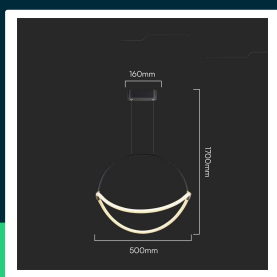

**16W modern LED pendant chandelier with an elegant and minimalist design 500x160x1700mm matt black color 3000K**

SKU 23436    EAN 3800170219700    VT-10125

Related products (SKUs): 23437

## TECHNICAL SPECIFICATION

Power	16W	Housing color	Black	ETIM	EC001743
Luminous flux (lm)	1920 lm	Type	Suspended	CN code	8539 51 00
Light color	Warm white	Dimming	NIE	EPREL	1882038
Color temperature	3000K	IP rating	IP20		
Beam angle	120°	On/Off cycles	>15000		
Voltage	230V	Size	500x160x1700mm		
SKU	SKU 23436	Product weight	1,7		
EAN barcode	3800170219700	Volume	0,028092		
Product code	VT-10125	Pack length	360mm		
Series	Ceiling lighting	Pack width	125mm		
Energy class	E	Pack height	610mm		
Base	Integrated LED fixture	Master carton	1		
LED module type	SMD	Brand	V-TAC		
Lifetime	20000h	Warranty	2y		
Input voltage	AC:200-240V, 50/60Hz	Certifications	CE, EMC, ROHS		
CRI	80+	Efficacy (lm/W)	120 lm/W		