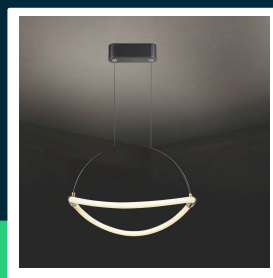

12W modern LED pendant chandelier with an elegant and minimalist design 400x160x1650mm matt black color 3000K

SKU 23434 EAN 3800170219687 VT-10124

Related products (SKUs): 23435

TECHNICAL SPECIFICATION

Power	12W	Housing color	Black	ETIM	EC001743
Luminous flux (lm)	1440 lm	Type	Suspended	CN code	8539 51 00
Light color	Warm white	Dimming	NIE	EPREL	1882036
Color temperature	3000K	IP rating	IP20		
Beam angle	120°	On/Off cycles	>15000		
Voltage	230V	Size	400x160x1650mm		
SKU	SKU 23434	Product weight	1,4		
EAN barcode	3800170219687	Volume	0,02056		
Product code	VT-10124	Pack length	315mm		
Series	Ceiling lighting	Pack width	130mm		
Energy class	E	Pack height	510mm		
Base	Integrated LED fixture	Master carton	1		
LED module type	SMD	Brand	V-TAC		
Lifetime	20000h	Warranty	2y		
Input voltage	AC:200-240V, 50/60Hz	Certifications	CE, EMC, ROHS		
CRI	80+	Efficacy (lm/W)	120 lm/W		

12W modern LED pendant chandelier with an elegant and minimalist design 400x160x1650mm matt black color 3000K

SKU 23434 EAN 3800170219687 VT-10124

Related products (SKUs): 23435

Product description

- Modern fixture with built-in LEDs
- Elegant finish
- Top quality materials