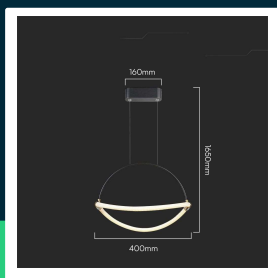

12W modern LED pendant chandelier with an elegant and minimalist design 400x160x1650mm matt black color 3000K

SKU 23434 EAN 3800170219687 VT-10124

Related products (SKUs): 23435

TECHNICAL SPECIFICATION

Power	12W	Housing color	Black	ETIM	EC001743
Luminous flux (lm)	1440 lm	Type	Suspended	CN code	8539 51 00
Light color	Warm white	Dimming	NIE	EPREL	1882036
Color temperature	3000K	IP rating	IP20		
Beam angle	120°	On/Off cycles	>15000		
Voltage	230V	Size	400x160x1650mm		
SKU	SKU 23434	Product weight	1,4		
EAN barcode	3800170219687	Volume	0,02056		
Product code	VT-10124	Pack length	315mm		
Series	Ceiling lighting	Pack width	130mm		
Energy class	E	Pack height	510mm		
Base	Integrated LED fixture	Master carton	1		
LED module type	SMD	Brand	V-TAC		
Lifetime	20000h	Warranty	2y		
Input voltage	AC:200-240V, 50/60Hz	Certifications	CE, EMC, ROHS		
CRI	80+	Efficacy (lm/W)	120 lm/W		

12W modern LED pendant chandelier with an elegant and minimalist design 400x160x1650mm matt black color 3000K

SKU 23434 EAN 3800170219687 VT-10124

Related products (SKUs): 23435

Product description

- Modern fixture with built-in LEDs
- Elegant finish
- Top quality materials