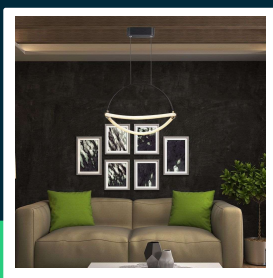

12W modern LED pendant chandelier with an elegant and minimalist design 400x160x1650mm matt black color 3000K

SKU 23434 EAN 3800170219687 VT-10124

Related products (SKUs): 23435

TECHNICAL SPECIFICATION

Power	12W	Housing color	Black	ETIM	EC001743
Luminous flux (lm)	1440 lm	Type	Suspended	CN code	8539 51 00
Light color	Warm white	Dimming	NIE	EPREL	1882036
Color temperature	3000K	IP rating	IP20		
Beam angle	120°	On/Off cycles	>15000		
Voltage	230V	Size	400x160x1650mm		
SKU	SKU 23434	Product weight	1,4		
EAN barcode	3800170219687	Volume	0,02056		
Product code	VT-10124	Pack length	315mm		
Series	Ceiling lighting	Pack width	130mm		
Energy class	E	Pack height	510mm		
Base	Integrated LED fixture	Master carton	1		
LED module type	SMD	Brand	V-TAC		
Lifetime	20000h	Warranty	2y		
Input voltage	AC:200-240V, 50/60Hz	Certifications	CE, EMC, ROHS		
CRI	80+	Efficacy (lm/W)	120 lm/W		

12W modern LED pendant chandelier with an elegant and minimalist design 400x160x1650mm matt black color 3000K

SKU 23434 EAN 3800170219687 VT-10124

Related products (SKUs): 23435

Product description

- Modern fixture with built-in LEDs
- Elegant finish
- Top quality materials