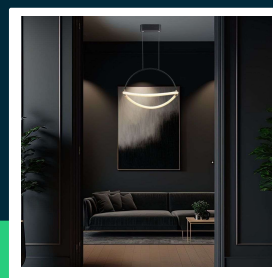

12W modern LED pendant chandelier with an elegant and minimalist design 400x160x1650mm matt black color 3000K

SKU 23434 EAN 3800170219687 VT-10124

Related products (SKUs): 23435

TECHNICAL SPECIFICATION

Power	12W	Housing color	Black	ETIM	EC001743
Luminous flux (lm)	1440 lm	Type	Suspended	CN code	8539 51 00
Light color	Warm white	Dimming	NIE	EPREL	1882036
Color temperature	3000K	IP rating	IP20		
Beam angle	120°	On/Off cycles	>15000		
Voltage	230V	Size	400x160x1650mm		
SKU	SKU 23434	Product weight	1,4		
EAN barcode	3800170219687	Volume	0,02056		
Product code	VT-10124	Pack length	315mm		
Series	Ceiling lighting	Pack width	130mm		
Energy class	E	Pack height	510mm		
Base	Integrated LED fixture	Master carton	1		
LED module type	SMD	Brand	V-TAC		
Lifetime	20000h	Warranty	2y		
Input voltage	AC:200-240V, 50/60Hz	Certifications	CE, EMC, ROHS		
CRI	80+	Efficacy (lm/W)	120 lm/W		

12W modern LED pendant chandelier with an elegant and minimalist design 400x160x1650mm matt black color 3000K

SKU 23434 EAN 3800170219687 VT-10124

Related products (SKUs): 23435

Product description

- Modern fixture with built-in LEDs
- Elegant finish
- Top quality materials