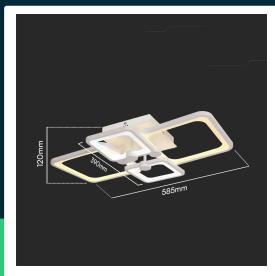

70W LED ceiling lamp 3 step dimmable with remote control white body IP20

SKU 23395 EAN 3800170219151 VT-7718

Related products (SKUs): ---

TECHNICAL SPECIFICATION

Power	70W	Type	Ceiling	CN code	8539 51 00
Luminous flux (lm)	6000 lm	Dimming	TAK	EPREL	1865217
Light color	CCT tunable white	IP rating	IP20		
Color temperature	3000K-4000K-6000K	On/Off cycles	>15000		
Voltage	230V	Size	585x390x120mm		
SKU	SKU 23395	Product weight	1,95		
EAN barcode	3800170219151	Volume	0,04705		
Product code	VT-7718	Pack length	640mm		
Series	Ceiling lighting	Pack width	440mm		
Energy class	F	Pack height	150mm		
Base	Integrated LED fixture	Master carton	4		
LED module type	SMD	Brand	V-TAC		
Lifetime	20000h	Warranty	2y		
Input voltage	AC:220-260V, 50Hz	Certifications	CE, EMC, ROHS		
CRI	80+	Efficacy (lm/W)	85 lm/W		
Housing color	White	ETIM	EC001743		

**70W LED ceiling lamp 3 step dimmable with remote control
white body IP20**

SKU 23395 EAN 3800170219151 VT-7718

Related products (SKUs): ---

Product description

- V-TAC 3in1 ceiling fixture designed with the ability to switch between three light colors using a remote control
- Elegant finish, the highest quality and the best materials
- Remote control functions - color change, dimming, on/off
- Remote control included