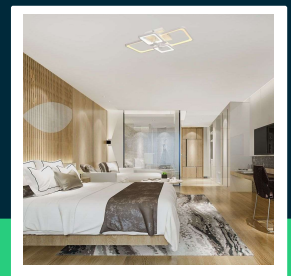

70W LED ceiling lamp 3 step dimmable with remote control white body IP20

SKU 23395 EAN 3800170219151 VT-7718

Related products (SKUs): ---

TECHNICAL SPECIFICATION

Power	70W	Type	Ceiling	CN code	8539 51 00
Luminous flux (lm)	6000 lm	Dimming	TAK	EPREL	1865217
Light color	CCT tunable white	IP rating	IP20		
Color temperature	3000K-4000K-6000K	On/Off cycles	>15000		
Voltage	230V	Size	585x390x120mm		
SKU	SKU 23395	Product weight	1,95		
EAN barcode	3800170219151	Volume	0,04705		
Product code	VT-7718	Pack length	640mm		
Series	Ceiling lighting	Pack width	440mm		
Energy class	F	Pack height	150mm		
Base	Integrated LED fixture	Master carton	4		
LED module type	SMD	Brand	V-TAC		
Lifetime	20000h	Warranty	2y		
Input voltage	AC:220-260V, 50Hz	Certifications	CE, EMC, ROHS		
CRI	80+	Efficacy (lm/W)	85 lm/W		
Housing color	White	ETIM	EC001743		

**70W LED ceiling lamp 3 step dimmable with remote control
white body IP20**

SKU 23395 EAN 3800170219151 VT-7718

Related products (SKUs): ---

Product description

- V-TAC 3in1 ceiling fixture designed with the ability to switch between three light colors using a remote control
- Elegant finish, the highest quality and the best materials
- Remote control functions - color change, dimming, on/off
- Remote control included