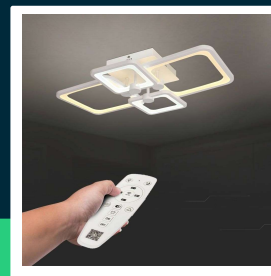

70W LED ceiling lamp 3 step dimmable with remote control white body IP20

SKU 23395 EAN 3800170219151 VT-7718

Related products (SKUs): ---

TECHNICAL SPECIFICATION

Power	70W	Type	Ceiling	CN code	8539 51 00
Luminous flux (lm)	6000 lm	Dimming	TAK	EPREL	1865217
Light color	CCT tunable white	IP rating	IP20		
Color temperature	3000K-4000K-6000K	On/Off cycles	>15000		
Voltage	230V	Size	585x390x120mm		
SKU	SKU 23395	Product weight	1,95		
EAN barcode	3800170219151	Volume	0,04705		
Product code	VT-7718	Pack length	640mm		
Series	Ceiling lighting	Pack width	440mm		
Energy class	F	Pack height	150mm		
Base	Integrated LED fixture	Master carton	4		
LED module type	SMD	Brand	V-TAC		
Lifetime	20000h	Warranty	2y		
Input voltage	AC:220-260V, 50Hz	Certifications	CE, EMC, ROHS		
CRI	80+	Efficacy (lm/W)	85 lm/W		
Housing color	White	ETIM	EC001743		

**70W LED ceiling lamp 3 step dimmable with remote control
white body IP20**

SKU 23395 EAN 3800170219151 VT-7718

Related products (SKUs): ---

Product description

- V-TAC 3in1 ceiling fixture designed with the ability to switch between three light colors using a remote control
- Elegant finish, the highest quality and the best materials
- Remote control functions - color change, dimming, on/off
- Remote control included