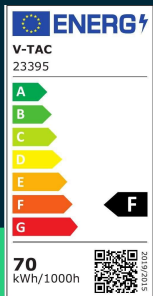

70W LED ceiling lamp 3 step dimmable with remote control white body IP20

SKU 23395 EAN 3800170219151 VT-7718

Related products (SKUs): ---

TECHNICAL SPECIFICATION

Power	70W	Type	Ceiling	CN code	8539 51 00
Luminous flux (lm)	6000 lm	Dimming	TAK	EPREL	1865217
Light color	CCT tunable white	IP rating	IP20		
Color temperature	3000K-4000K-6000K	On/Off cycles	>15000		
Voltage	230V	Size	585x390x120mm		
SKU	SKU 23395	Product weight	1,95		
EAN barcode	3800170219151	Volume	0,04705		
Product code	VT-7718	Pack length	640mm		
Series	Ceiling lighting	Pack width	440mm		
Energy class	F	Pack height	150mm		
Base	Integrated LED fixture	Master carton	4		
LED module type	SMD	Brand	V-TAC		
Lifetime	20000h	Warranty	2y		
Input voltage	AC:220-260V, 50Hz	Certifications	CE, EMC, ROHS		
CRI	80+	Efficacy (lm/W)	85 lm/W		
Housing color	White	ETIM	EC001743		

**70W LED ceiling lamp 3 step dimmable with remote control
white body IP20**

SKU 23395 EAN 3800170219151 VT-7718

Related products (SKUs): ---

Product description

- V-TAC 3in1 ceiling fixture designed with the ability to switch between three light colors using a remote control
- Elegant finish, the highest quality and the best materials
- Remote control functions - color change, dimming, on/off
- Remote control included