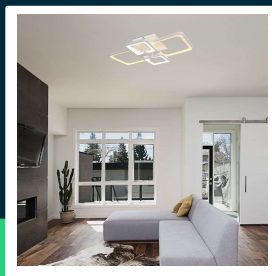

70W LED ceiling lamp 3 step dimmable with remote control white body IP20

SKU 23395 EAN 3800170219151 VT-7718

Related products (SKUs): ---

TECHNICAL SPECIFICATION

Power	70W	Type	Ceiling	CN code	8539 51 00
Luminous flux (lm)	6000 lm	Dimming	TAK	EPREL	1865217
Light color	CCT tunable white	IP rating	IP20		
Color temperature	3000K-4000K-6000K	On/Off cycles	>15000		
Voltage	230V	Size	585x390x120mm		
SKU	SKU 23395	Product weight	1,95		
EAN barcode	3800170219151	Volume	0,04705		
Product code	VT-7718	Pack length	640mm		
Series	Ceiling lighting	Pack width	440mm		
Energy class	F	Pack height	150mm		
Base	Integrated LED fixture	Master carton	4		
LED module type	SMD	Brand	V-TAC		
Lifetime	20000h	Warranty	2y		
Input voltage	AC:220-260V, 50Hz	Certifications	CE, EMC, ROHS		
CRI	80+	Efficacy (lm/W)	85 lm/W		
Housing color	White	ETIM	EC001743		

**70W LED ceiling lamp 3 step dimmable with remote control
white body IP20**

SKU 23395 EAN 3800170219151 VT-7718

Related products (SKUs): ---

Product description

- V-TAC 3in1 ceiling fixture designed with the ability to switch between three light colors using a remote control
- Elegant finish, the highest quality and the best materials
- Remote control functions - color change, dimming, on/off
- Remote control included