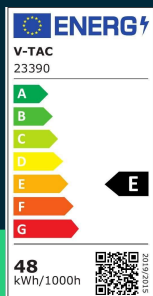

48W LED wp gt series 150cm LED by SAMSUNG 6500K 120lm/W

SKU 23390 EAN 3800170219106 VT-12049

Related products (SKUs): 23389

TECHNICAL SPECIFICATION

Power	48W	Power factor	>0,9	Pack width	75mm
Luminous flux (lm)	5760 lm	CRI	80+	Pack height	60mm
Light color	Cool white	Material	PC	Master carton	12
Color temperature	6500K	IK rating	IK06	Brand	V-TAC
Beam angle	120°	Housing color	White	Warranty	3y
Voltage	230V	Type	GT-Series	Certifications	CE, EMC, ROHS
SKU	SKU 23390	Dimming	NIE	Efficacy (lm/W)	120 lm/W
EAN barcode	3800170219106	IP rating	IP65	ETIM	EC002892
Product code	VT-12049	Ignition time (100%)	0.001s	CN code	8539 51 00
Series	Ceiling lighting	On/Off cycles	>15000	EPREL	1855199
Energy class	E	Operating conditions	-20° +40°		
Base	Integrated LED fixture	Size	1500x68x59mm		
LED module type	SAMSUNG	Length	150cm		
Lifetime	25000h	Product weight	1,03		
Input voltage	AC:200-240V, 50/60Hz	Volume	0,00948		
Frequency	50Hz	Pack length	1580mm		

**48W LED wp gt series 150cm LED by SAMSUNG 6500K
120lm/W**

SKU 23390 EAN 3800170219106 VT-12049

Related products (SKUs): 23389

Product description

- Waterproof luminaire with SAMSUNG components with efficiency 120lm/W
- 3-year warranty
- Opens from the side for quick connection and wiring
- Strong and solid housing
- Complete protection against water, dust and corrosion - IP65 protection level
- Metal handles
- Connection sleeves on both sides of the fixture
- Available versions 60cm, 120cm, 150cm