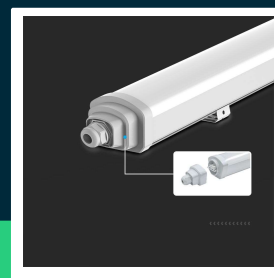

48W LED wp gt series 150cm LED by SAMSUNG 6500K 120lm/W

SKU 23390 EAN 3800170219106 VT-12049

Related products (SKUs): 23389

TECHNICAL SPECIFICATION

Power	48W	Power factor	>0,9	Pack width	75mm
Luminous flux (lm)	5760 lm	CRI	80+	Pack height	60mm
Light color	Cool white	Material	PC	Master carton	12
Color temperature	6500K	IK rating	IK06	Brand	V-TAC
Beam angle	120°	Housing color	White	Warranty	3y
Voltage	230V	Type	GT-Series	Certifications	CE, EMC, ROHS
SKU	SKU 23390	Dimming	NIE	Efficacy (lm/W)	120 lm/W
EAN barcode	3800170219106	IP rating	IP65	ETIM	EC002892
Product code	VT-12049	Ignition time (100%)	0.001s	CN code	8539 51 00
Series	Ceiling lighting	On/Off cycles	>15000	EPREL	1855199
Energy class	E	Operating conditions	-20° +40°		
Base	Integrated LED fixture	Size	1500x68x59mm		
LED module type	SAMSUNG	Length	150cm		
Lifetime	25000h	Product weight	1,03		
Input voltage	AC:200-240V, 50/60Hz	Volume	0,00948		
Frequency	50Hz	Pack length	1580mm		

**48W LED wp gt series 150cm LED by SAMSUNG 6500K
120lm/W**

SKU 23390 EAN 3800170219106 VT-12049

Related products (SKUs): 23389

Product description

- Waterproof luminaire with SAMSUNG components with efficiency 120lm/W
- 3-year warranty
- Opens from the side for quick connection and wiring
- Strong and solid housing
- Complete protection against water, dust and corrosion - IP65 protection level
- Metal handles
- Connection sleeves on both sides of the fixture
- Available versions 60cm, 120cm, 150cm