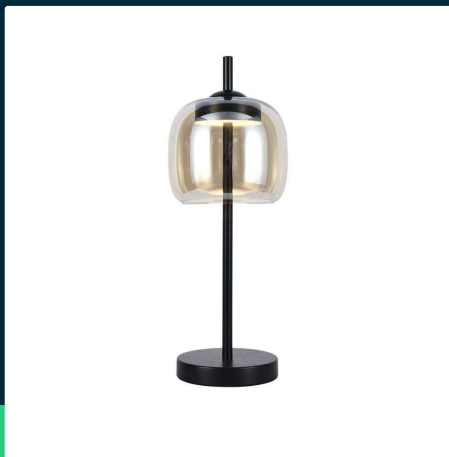

LED designer table lamp metal + glas body 3000K

SKU 23380 EAN 3800170218949 VT-7990

Related products (SKUs): ---

TECHNICAL SPECIFICATION

Power	7W	Housing color	Amber	CN code	9405 29 40
Luminous flux (lm)	700 lm	Type	Table lamp	EPREL	1879240
Light color	Warm white	IP rating	IP20		
Color temperature	3000K	On/Off cycles	>15000		
Beam angle	180°	Size	180x475mm		
Voltage	230V	Product weight	2,6		
SKU	SKU 23380	Volume	0,035		
EAN barcode	3800170218949	Pack length	240mm		
Product code	VT-7990	Pack width	240mm		
Series	Desk lighting	Pack height	545mm		
Energy class	F	Master carton	6		
Lifetime	20000h	Brand	V-TAC		
Input voltage	AC:220-240V, 50/60Hz	Warranty	2y		
Frequency	50Hz	Certifications	CE, EMC, ROHS		
CRI	80+	Efficacy (lm/W)	100 lm/W		
Material	Acrylic	ETIM	EC000302		

**LED designer table lamp metal + glas body 3000K**

SKU 23380 EAN 3800170218949 VT-7990

Related products (SKUs): ---

Product description

- A modern table lamp, perfect for contemporary interiors. Easy to install and energy-saving. Elegant amber finish. High color rendering index CRI >80. Universal use, ideal for bedrooms, living rooms, offices and other interiors.
- This lamp combines modern style with practical solutions, offering an aesthetic appearance and high functionality. Its amber finish adds warmth and elegance to any room.