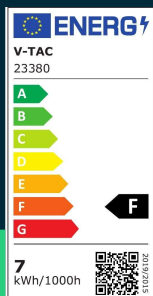

LED designer table lamp metal + glas body 3000K

SKU 23380 EAN 3800170218949 VT-7990

Related products (SKUs): ---

TECHNICAL SPECIFICATION

Power	7W	Housing color	Amber	CN code	9405 29 40
Luminous flux (lm)	700 lm	Type	Table lamp	EPREL	1879240
Light color	Warm white	IP rating	IP20		
Color temperature	3000K	On/Off cycles	>15000		
Beam angle	180°	Size	180x475mm		
Voltage	230V	Product weight	2,6		
SKU	SKU 23380	Volume	0,035		
EAN barcode	3800170218949	Pack length	240mm		
Product code	VT-7990	Pack width	240mm		
Series	Desk lighting	Pack height	545mm		
Energy class	F	Master carton	6		
Lifetime	20000h	Brand	V-TAC		
Input voltage	AC:220-240V, 50/60Hz	Warranty	2y		
Frequency	50Hz	Certifications	CE, EMC, ROHS		
CRI	80+	Efficacy (lm/W)	100 lm/W		
Material	Acrylic	ETIM	EC000302		

**LED designer table lamp metal + glas body 3000K**

SKU 23380 EAN 3800170218949 VT-7990

Related products (SKUs): ---

Product description

- A modern table lamp, perfect for contemporary interiors. Easy to install and energy-saving. Elegant amber finish. High color rendering index CRI >80. Universal use, ideal for bedrooms, living rooms, offices and other interiors.
- This lamp combines modern style with practical solutions, offering an aesthetic appearance and high functionality. Its amber finish adds warmth and elegance to any room.