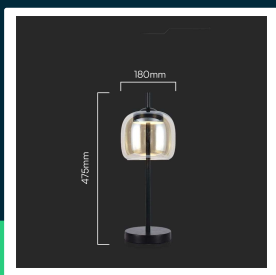

LED designer table lamp metal + glas body 3000K

SKU 23380 EAN 3800170218949 VT-7990

Related products (SKUs): ---

TECHNICAL SPECIFICATION

Power	7W	Housing color	Amber	CN code	9405 29 40
Luminous flux (lm)	700 lm	Type	Table lamp	EPREL	1879240
Light color	Warm white	IP rating	IP20		
Color temperature	3000K	On/Off cycles	>15000		
Beam angle	180°	Size	180x475mm		
Voltage	230V	Product weight	2,6		
SKU	SKU 23380	Volume	0,035		
EAN barcode	3800170218949	Pack length	240mm		
Product code	VT-7990	Pack width	240mm		
Series	Desk lighting	Pack height	545mm		
Energy class	F	Master carton	6		
Lifetime	20000h	Brand	V-TAC		
Input voltage	AC:220-240V, 50/60Hz	Warranty	2y		
Frequency	50Hz	Certifications	CE, EMC, ROHS		
CRI	80+	Efficacy (lm/W)	100 lm/W		
Material	Acrylic	ETIM	EC000302		

**LED designer table lamp metal + glas body 3000K**

SKU 23380 EAN 3800170218949 VT-7990

Related products (SKUs): ---

Product description

- A modern table lamp, perfect for contemporary interiors. Easy to install and energy-saving. Elegant amber finish. High color rendering index CRI >80. Universal use, ideal for bedrooms, living rooms, offices and other interiors.
- This lamp combines modern style with practical solutions, offering an aesthetic appearance and high functionality. Its amber finish adds warmth and elegance to any room.