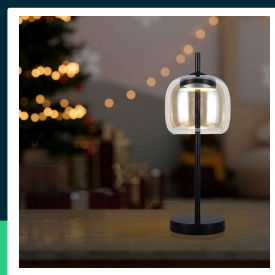

LED designer table lamp metal + glas body 3000K

SKU 23380 EAN 3800170218949 VT-7990

Related products (SKUs): ---

TECHNICAL SPECIFICATION

Power	7W	Housing color	Amber	CN code	9405 29 40
Luminous flux (lm)	700 lm	Type	Table lamp	EPREL	1879240
Light color	Warm white	IP rating	IP20		
Color temperature	3000K	On/Off cycles	>15000		
Beam angle	180°	Size	180x475mm		
Voltage	230V	Product weight	2,6		
SKU	SKU 23380	Volume	0,035		
EAN barcode	3800170218949	Pack length	240mm		
Product code	VT-7990	Pack width	240mm		
Series	Desk lighting	Pack height	545mm		
Energy class	F	Master carton	6		
Lifetime	20000h	Brand	V-TAC		
Input voltage	AC:220-240V, 50/60Hz	Warranty	2y		
Frequency	50Hz	Certifications	CE, EMC, ROHS		
CRI	80+	Efficacy (lm/W)	100 lm/W		
Material	Acrylic	ETIM	EC000302		

**LED designer table lamp metal + glas body 3000K**

SKU 23380 EAN 3800170218949 VT-7990

Related products (SKUs): ---

Product description

- A modern table lamp, perfect for contemporary interiors. Easy to install and energy-saving. Elegant amber finish. High color rendering index CRI >80. Universal use, ideal for bedrooms, living rooms, offices and other interiors.
- This lamp combines modern style with practical solutions, offering an aesthetic appearance and high functionality. Its amber finish adds warmth and elegance to any room.