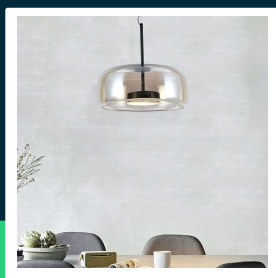

**6W LED designer pendant lamp metal + glass body  
D350\*H170 3000K**

SKU 23378 EAN 3800170218925 VT-7988

Related products (SKUs): ---

## TECHNICAL SPECIFICATION

Power	6W	Material	Acrylic	ETIM	EC001743
Luminous flux (lm)	750 lm	Housing color	Amber	CN code	8539 51 00
Light color	Warm white	Type	Suspended	EPREL	1879237
Color temperature	3000K	IP rating	IP20		
Beam angle	180°	On/Off cycles	>15000		
Voltage	230V	Size	330x1350mm		
SKU	SKU 23378	Product weight	3		
EAN barcode	3800170218925	Volume	0,0342		
Product code	VT-7988	Pack length	360mm		
Series	Ceiling lighting	Pack width	360mm		
Energy class	E	Pack height	230mm		
Base	Integrated LED fixture	Master carton	6		
Lifetime	20000h	Brand	V-TAC		
Input voltage	AC:220-240V, 50/60Hz	Warranty	2y		
Frequency	50Hz	Certifications	CE, EMC, ROHS		
CRI	80+	Efficacy (lm/W)	125 lm/W		

## Product description

- Stylish and elegant lamp with built-in LEDs. Easy to install and energy-saving. Elegant amber finish. High color rendering index CRI >80. Universal use, ideal for hotels, residential houses, restaurants and commercial lighting.
- This lamp combines modern style with practical solutions, offering an aesthetic appearance and high functionality. Built-in LEDs ensure energy savings and longevity, and a high color rendering index guarantees natural and pleasant lighting in any interior.