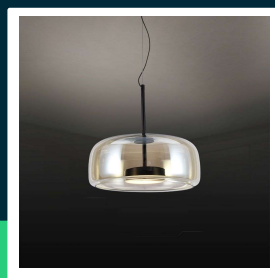

**6W LED designer pendant lamp metal + glass body  
D350\*H170 3000K**

SKU 23378

EAN 3800170218925

VT-7988

Related products (SKUs): ---

## TECHNICAL SPECIFICATION

Power	6W	Material	Acrylic	ETIM	EC001743
Luminous flux (lm)	750 lm	Housing color	Amber	CN code	8539 51 00
Light color	Warm white	Type	Suspended	EPREL	1879237
Color temperature	3000K	IP rating	IP20		
Beam angle	180°	On/Off cycles	>15000		
Voltage	230V	Size	330x1350mm		
SKU	SKU 23378	Product weight	3		
EAN barcode	3800170218925	Volume	0,0342		
Product code	VT-7988	Pack length	360mm		
Series	Ceiling lighting	Pack width	360mm		
Energy class	E	Pack height	230mm		
Base	Integrated LED fixture	Master carton	6		
Lifetime	20000h	Brand	V-TAC		
Input voltage	AC:220-240V, 50/60Hz	Warranty	2y		
Frequency	50Hz	Certifications	CE, EMC, ROHS		
CRI	80+	Efficacy (lm/W)	125 lm/W		

## Product description

- Stylish and elegant lamp with built-in LEDs. Easy to install and energy-saving. Elegant amber finish. High color rendering index CRI >80. Universal use, ideal for hotels, residential houses, restaurants and commercial lighting.
- This lamp combines modern style with practical solutions, offering an aesthetic appearance and high functionality. Built-in LEDs ensure energy savings and longevity, and a high color rendering index guarantees natural and pleasant lighting in any interior.