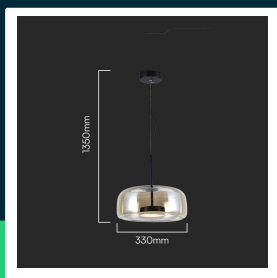

**6W LED designer pendant lamp metal + glass body  
D350\*H170 3000K**

SKU 23378

EAN 3800170218925

VT-7988

Related products (SKUs): ---

## TECHNICAL SPECIFICATION

Power	6W	Material	Acrylic	ETIM	EC001743
Luminous flux (lm)	750 lm	Housing color	Amber	CN code	8539 51 00
Light color	Warm white	Type	Suspended	EPREL	1879237
Color temperature	3000K	IP rating	IP20		
Beam angle	180°	On/Off cycles	>15000		
Voltage	230V	Size	330x1350mm		
SKU	SKU 23378	Product weight	3		
EAN barcode	3800170218925	Volume	0,0342		
Product code	VT-7988	Pack length	360mm		
Series	Ceiling lighting	Pack width	360mm		
Energy class	E	Pack height	230mm		
Base	Integrated LED fixture	Master carton	6		
Lifetime	20000h	Brand	V-TAC		
Input voltage	AC:220-240V, 50/60Hz	Warranty	2y		
Frequency	50Hz	Certifications	CE, EMC, ROHS		
CRI	80+	Efficacy (lm/W)	125 lm/W		