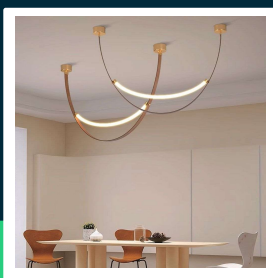

LED designer pendant lampholder brown + black body

SKU 23375 EAN 3800170218895 VT-7985

Related products (SKUs): ---

TECHNICAL SPECIFICATION

Power	12W	Type	Suspended	EPREL	1879244
Luminous flux (lm)	1440 lm	IP rating	IP20		
Light color	Warm white	On/Off cycles	>15000		
Color temperature	3000K	Size	1660x120x120mm		
Voltage	230V	Product weight	1,16		
SKU	SKU 23375	Volume	0,00887		
EAN barcode	3800170218895	Pack length	290mm		
Product code	VT-7985	Pack width	290mm		
Series	Ceiling lighting	Pack height	90mm		
Energy class	E	Master carton	10		
Base	Integrated LED fixture	Brand	V-TAC		
Lifetime	20000h	Warranty	2y		
Input voltage	AC:220-240V, 50/60Hz	Certifications	CE, EMC, ROHS		
Frequency	50Hz	Efficacy (lm/W)	120 lm/W		
CRI	80+	ETIM	EC001743		
Housing color	Bronze	CN code	8539 51 00		

**LED designer pendant lampholder brown + black body**

SKU 23375 EAN 3800170218895 VT-7985

Related products (SKUs): ---

Product description

- Stylish and elegant lamp with built-in LEDs. Easy to install and energy-saving. Elegant brown finish. High color rendering index CRI >80. Universal use, ideal for hotels, residential houses, restaurants and commercial lighting.
- This lamp combines modern style with practical solutions, offering an aesthetic appearance and high functionality. Built-in LEDs ensure energy savings and longevity, and a high color rendering index guarantees natural and pleasant lighting in any interior.