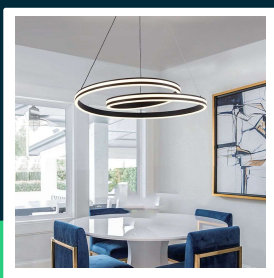

LED designer pendant lampholder black + white body

SKU 23374 EAN 3800170218888 VT-7984

Related products (SKUs): ---

TECHNICAL SPECIFICATION

Power	40W	Housing color	Black	CN code	8539 51 00
Luminous flux (lm)	4800 lm	Type	Suspended	EPREL	1879246
Light color	CCT tunable white	IP rating	IP20		
Color temperature	2700-6500K	On/Off cycles	>15000		
Beam angle	270°	Size	600x1160mm		
Voltage	230V	Product weight	2,78		
SKU	SKU 23374	Volume	0,05827		
EAN barcode	3800170218888	Pack length	630mm		
Product code	VT-7984	Pack width	625mm		
Series	Ceiling lighting	Pack height	140mm		
Energy class	E	Master carton	6		
Base	Integrated LED fixture	Brand	V-TAC		
Lifetime	20000h	Warranty	2y		
Input voltage	AC:220-240V, 50/60Hz	Certifications	CE, EMC, ROHS		
Frequency	50Hz	Efficacy (lm/W)	120 lm/W		
CRI	80+	ETIM	EC001743		

**LED designer pendant lampholder black + white body**

SKU 23374 EAN 3800170218888 VT-7984

Related products (SKUs): ---

Product description

- Stylish and elegant lamp with built-in LEDs. Easy to install and energy-saving. Elegant black finish. High color rendering index CRI >80. Universal use, ideal for hotels, residential houses, restaurants and commercial lighting.
- This lamp combines modern style with practical solutions, offering an aesthetic appearance and high functionality. Built-in LEDs ensure energy savings and longevity, and a high color rendering index guarantees natural and pleasant lighting in any interior.