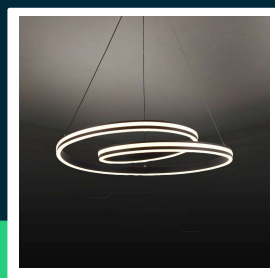

LED designer pendant lampholder black + white body

SKU 23374 EAN 3800170218888 VT-7984

Related products (SKUs): ---

TECHNICAL SPECIFICATION

Power	40W	Housing color	Black	CN code	8539 51 00
Luminous flux (lm)	4800 lm	Type	Suspended	EPREL	1879246
Light color	CCT tunable white	IP rating	IP20		
Color temperature	2700-6500K	On/Off cycles	>15000		
Beam angle	270°	Size	600x1160mm		
Voltage	230V	Product weight	2,78		
SKU	SKU 23374	Volume	0,05827		
EAN barcode	3800170218888	Pack length	630mm		
Product code	VT-7984	Pack width	625mm		
Series	Ceiling lighting	Pack height	140mm		
Energy class	E	Master carton	6		
Base	Integrated LED fixture	Brand	V-TAC		
Lifetime	20000h	Warranty	2y		
Input voltage	AC:220-240V, 50/60Hz	Certifications	CE, EMC, ROHS		
Frequency	50Hz	Efficacy (lm/W)	120 lm/W		
CRI	80+	ETIM	EC001743		

**LED designer pendant lampholder black + white body**

SKU 23374 EAN 3800170218888 VT-7984

Related products (SKUs): ---

Product description

- Stylish and elegant lamp with built-in LEDs. Easy to install and energy-saving. Elegant black finish. High color rendering index CRI >80. Universal use, ideal for hotels, residential houses, restaurants and commercial lighting.
- This lamp combines modern style with practical solutions, offering an aesthetic appearance and high functionality. Built-in LEDs ensure energy savings and longevity, and a high color rendering index guarantees natural and pleasant lighting in any interior.