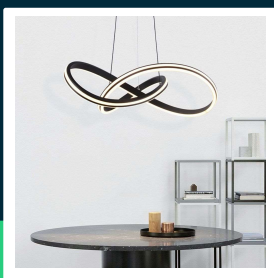

LED designer pendant lampholder black + white body D600

SKU 23373 EAN 3800170218871 VT-7983

Related products (SKUs): ---

TECHNICAL SPECIFICATION

Power	40W	Housing color	Black	CN code	8539 51 00
Luminous flux (lm)	4800 lm	Type	Suspended	EPREL	1879245
Light color	CCT tunable white	IP rating	IP20		
Color temperature	2700-6500K	On/Off cycles	>15000		
Beam angle	270°	Size	600x1220mm		
Voltage	230V	Product weight	3,16		
SKU	SKU 23373	Volume	0,07781		
EAN barcode	3800170218871	Pack length	600mm		
Product code	VT-7983	Pack width	570mm		
Series	Ceiling lighting	Pack height	210mm		
Energy class	E	Master carton	5		
Base	Integrated LED fixture	Brand	V-TAC		
Lifetime	20000h	Warranty	2y		
Input voltage	AC:220-240V, 50/60Hz	Certifications	CE, EMC, ROHS		
Frequency	50Hz	Efficacy (lm/W)	120 lm/W		
CRI	80+	ETIM	EC001743		

**LED designer pendant lampholder black + white body D600**

SKU 23373 EAN 3800170218871 VT-7983

Related products (SKUs): ---

Product description

- Stylish and elegant lamp with built-in LEDs. Easy to install and energy-saving. Elegant black finish. High color rendering index CRI >80. Universal use, ideal for hotels, residential houses, restaurants and commercial lighting.
- This lamp combines modern style with practical solutions, offering an aesthetic appearance and high functionality. Built-in LEDs ensure energy savings and longevity, and a high color rendering index guarantees natural and pleasant lighting in any interior.