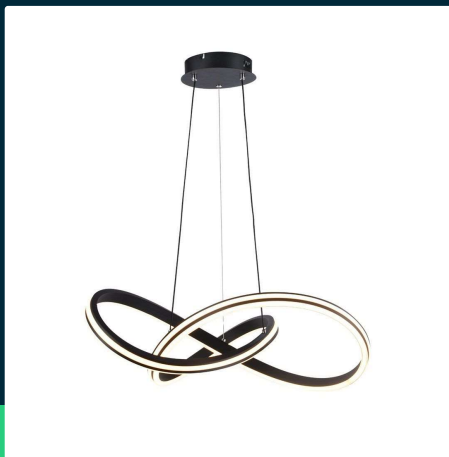

LED designer pendant lampholder black + white body D600

SKU 23373 EAN 3800170218871 VT-7983

Related products (SKUs): ---

TECHNICAL SPECIFICATION

Power	40W	Housing color	Black	CN code	8539 51 00
Luminous flux (lm)	4800 lm	Type	Suspended	EPREL	1879245
Light color	CCT tunable white	IP rating	IP20		
Color temperature	2700-6500K	On/Off cycles	>15000		
Beam angle	270°	Size	600x1220mm		
Voltage	230V	Product weight	3,16		
SKU	SKU 23373	Volume	0,07781		
EAN barcode	3800170218871	Pack length	600mm		
Product code	VT-7983	Pack width	570mm		
Series	Ceiling lighting	Pack height	210mm		
Energy class	E	Master carton	5		
Base	Integrated LED fixture	Brand	V-TAC		
Lifetime	20000h	Warranty	2y		
Input voltage	AC:220-240V, 50/60Hz	Certifications	CE, EMC, ROHS		
Frequency	50Hz	Efficacy (lm/W)	120 lm/W		
CRI	80+	ETIM	EC001743		

**LED designer pendant lampholder black + white body D600**

SKU 23373 EAN 3800170218871 VT-7983

Related products (SKUs): ---

Product description

- Stylish and elegant lamp with built-in LEDs. Easy to install and energy-saving. Elegant black finish. High color rendering index CRI >80. Universal use, ideal for hotels, residential houses, restaurants and commercial lighting.
- This lamp combines modern style with practical solutions, offering an aesthetic appearance and high functionality. Built-in LEDs ensure energy savings and longevity, and a high color rendering index guarantees natural and pleasant lighting in any interior.