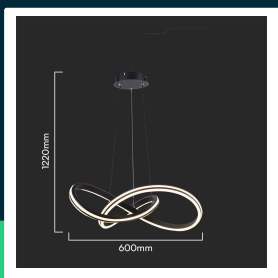

LED designer pendant lampholder black + white body D600

SKU 23373 EAN 3800170218871 VT-7983

Related products (SKUs): ---

TECHNICAL SPECIFICATION

Power	40W	Housing color	Black	CN code	8539 51 00
Luminous flux (lm)	4800 lm	Type	Suspended	EPREL	1879245
Light color	CCT tunable white	IP rating	IP20		
Color temperature	2700-6500K	On/Off cycles	>15000		
Beam angle	270°	Size	600x1220mm		
Voltage	230V	Product weight	3,16		
SKU	SKU 23373	Volume	0,07781		
EAN barcode	3800170218871	Pack length	600mm		
Product code	VT-7983	Pack width	570mm		
Series	Ceiling lighting	Pack height	210mm		
Energy class	E	Master carton	5		
Base	Integrated LED fixture	Brand	V-TAC		
Lifetime	20000h	Warranty	2y		
Input voltage	AC:220-240V, 50/60Hz	Certifications	CE, EMC, ROHS		
Frequency	50Hz	Efficacy (lm/W)	120 lm/W		
CRI	80+	ETIM	EC001743		

**LED designer pendant lampholder black + white body D600**

SKU 23373 EAN 3800170218871 VT-7983

Related products (SKUs): ---

Product description

- Stylish and elegant lamp with built-in LEDs. Easy to install and energy-saving. Elegant black finish. High color rendering index CRI >80. Universal use, ideal for hotels, residential houses, restaurants and commercial lighting.
- This lamp combines modern style with practical solutions, offering an aesthetic appearance and high functionality. Built-in LEDs ensure energy savings and longevity, and a high color rendering index guarantees natural and pleasant lighting in any interior.