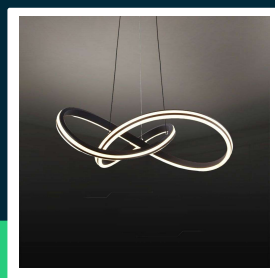

LED designer pendant lampholder black + white body D600

SKU 23373 EAN 3800170218871 VT-7983

Related products (SKUs): ---

TECHNICAL SPECIFICATION

Power	40W	Housing color	Black	CN code	8539 51 00
Luminous flux (lm)	4800 lm	Type	Suspended	EPREL	1879245
Light color	CCT tunable white	IP rating	IP20		
Color temperature	2700-6500K	On/Off cycles	>15000		
Beam angle	270°	Size	600x1220mm		
Voltage	230V	Product weight	3,16		
SKU	SKU 23373	Volume	0,07781		
EAN barcode	3800170218871	Pack length	600mm		
Product code	VT-7983	Pack width	570mm		
Series	Ceiling lighting	Pack height	210mm		
Energy class	E	Master carton	5		
Base	Integrated LED fixture	Brand	V-TAC		
Lifetime	20000h	Warranty	2y		
Input voltage	AC:220-240V, 50/60Hz	Certifications	CE, EMC, ROHS		
Frequency	50Hz	Efficacy (lm/W)	120 lm/W		
CRI	80+	ETIM	EC001743		

**LED designer pendant lampholder black + white body D600**

SKU 23373 EAN 3800170218871 VT-7983

Related products (SKUs): ---

Product description

- Stylish and elegant lamp with built-in LEDs. Easy to install and energy-saving. Elegant black finish. High color rendering index CRI >80. Universal use, ideal for hotels, residential houses, restaurants and commercial lighting.
- This lamp combines modern style with practical solutions, offering an aesthetic appearance and high functionality. Built-in LEDs ensure energy savings and longevity, and a high color rendering index guarantees natural and pleasant lighting in any interior.