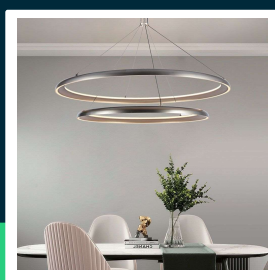

LED designer pendant lampholder champagne gold + white body D400+D600

SKU 23372 EAN 3800170218864 VT-7982

Related products (SKUs): ---

TECHNICAL SPECIFICATION

Power	65W	Housing color	Champagne gold, grey	CN code	8539 51 00
Luminous flux (lm)	7000 lm	Type	Suspended	EPREL	1879243
Light color	Warm white	IP rating	IP20		
Color temperature	3000K	On/Off cycles	>15000		
Beam angle	180°	Size	600x1070mm		
Voltage	230V	Product weight	3,53		
SKU	SKU 23372	Volume	0,03233		
EAN barcode	3800170218864	Pack length	630mm		
Product code	VT-7982	Pack width	620mm		
Series	Ceiling lighting	Pack height	70mm		
Energy class	F	Master carton	10		
Base	Integrated LED fixture	Brand	V-TAC		
Lifetime	20000h	Warranty	2y		
Input voltage	AC:220-240V, 50/60Hz	Certifications	CE, EMC, ROHS		
Frequency	50Hz	Efficacy (lm/W)	110 lm/W		
CRI	80+	ETIM	EC001743		

LED designer pendant lampholder champagne gold + white body D400+D600

SKU 23372

EAN 3800170218864

VT-7982

Related products (SKUs): ---

Product description

- Stylish and elegant lamp with built-in LEDs. Easy to install and energy-saving. Elegant champagne gray finish. High color rendering index CRI >80. Universal use, ideal for hotels, residential houses, restaurants and commercial lighting.
- This lamp combines modern style with practical solutions, offering an aesthetic appearance and high functionality. Built-in LEDs ensure energy savings and longevity, and a high color rendering index guarantees natural and pleasant lighting in any interior.