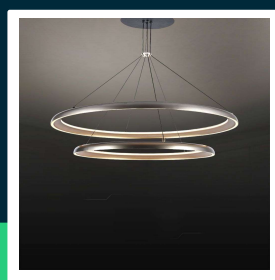

LED designer pendant lampholder champagne gold + white body D400+D600

SKU 23372 EAN 3800170218864 VT-7982

Related products (SKUs): ---

TECHNICAL SPECIFICATION

Power	65W	Housing color	Champagne gold, grey	CN code	8539 51 00
Luminous flux (lm)	7000 lm	Type	Suspended	EPREL	1879243
Light color	Warm white	IP rating	IP20		
Color temperature	3000K	On/Off cycles	>15000		
Beam angle	180°	Size	600x1070mm		
Voltage	230V	Product weight	3,53		
SKU	SKU 23372	Volume	0,03233		
EAN barcode	3800170218864	Pack length	630mm		
Product code	VT-7982	Pack width	620mm		
Series	Ceiling lighting	Pack height	70mm		
Energy class	F	Master carton	10		
Base	Integrated LED fixture	Brand	V-TAC		
Lifetime	20000h	Warranty	2y		
Input voltage	AC:220-240V, 50/60Hz	Certifications	CE, EMC, ROHS		
Frequency	50Hz	Efficacy (lm/W)	110 lm/W		
CRI	80+	ETIM	EC001743		

LED designer pendant lampholder champagne gold + white body D400+D600

SKU 23372

EAN 3800170218864

VT-7982

Related products (SKUs): ---

Product description

- Stylish and elegant lamp with built-in LEDs. Easy to install and energy-saving. Elegant champagne gray finish. High color rendering index CRI >80. Universal use, ideal for hotels, residential houses, restaurants and commercial lighting.
- This lamp combines modern style with practical solutions, offering an aesthetic appearance and high functionality. Built-in LEDs ensure energy savings and longevity, and a high color rendering index guarantees natural and pleasant lighting in any interior.