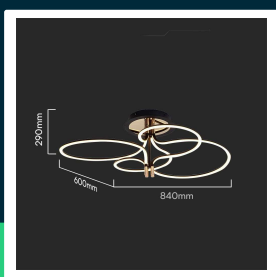

**LED designer pendant lampholder plated gold + black body**

SKU 23371 EAN 3800170218857 VT-7981

Related products (SKUs): ---

## TECHNICAL SPECIFICATION

Power	36W	Housing color	Gold, black	CN code	8539 51 00
Luminous flux (lm)	4150 lm	Type	Ceiling lighting	EPREL	1879250
Light color	Warm white	IP rating	IP20		
Color temperature	3000K	On/Off cycles	>15000		
Beam angle	180°	Size	840x600x290mm		
Voltage	230V	Product weight	3,5		
SKU	SKU 23371	Volume	0,108		
EAN barcode	3800170218857	Pack length	850mm		
Product code	VT-7981	Pack width	410mm		
Series	Ceiling lighting	Pack height	320mm		
Energy class	E	Master carton	1		
Base	Integrated LED fixture	Brand	V-TAC		
Lifetime	20000h	Warranty	2y		
Input voltage	AC:220-240V, 50/60Hz	Certifications	CE, EMC, ROHS		
Frequency	50Hz	Efficacy (lm/W)	115 lm/W		
CRI	80+	ETIM	EC001743		