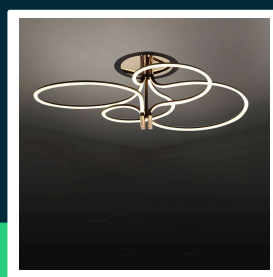

**LED designer pendant lampholder plated gold + black body**

SKU 23371 EAN 3800170218857 VT-7981

Related products (SKUs): ---

## TECHNICAL SPECIFICATION

Power	36W	Housing color	Gold, black	CN code	8539 51 00
Luminous flux (lm)	4150 lm	Type	Ceiling lighting	EPREL	1879250
Light color	Warm white	IP rating	IP20		
Color temperature	3000K	On/Off cycles	>15000		
Beam angle	180°	Size	840x600x290mm		
Voltage	230V	Product weight	3,5		
SKU	SKU 23371	Volume	0,108		
EAN barcode	3800170218857	Pack length	850mm		
Product code	VT-7981	Pack width	410mm		
Series	Ceiling lighting	Pack height	320mm		
Energy class	E	Master carton	1		
Base	Integrated LED fixture	Brand	V-TAC		
Lifetime	20000h	Warranty	2y		
Input voltage	AC:220-240V, 50/60Hz	Certifications	CE, EMC, ROHS		
Frequency	50Hz	Efficacy (lm/W)	115 lm/W		
CRI	80+	ETIM	EC001743		

## Product description

- Stylish and elegant lamp with built-in LEDs. Easy to install and energy-saving. Elegant gold and black finish. High color rendering index CRI >80. Universal use, ideal for hotels, residential houses, restaurants and commercial lighting.
- This lamp combines modern style with practical solutions, offering an aesthetic appearance and high functionality. Built-in LEDs ensure energy savings and longevity, and a high color rendering index guarantees natural and pleasant lighting in any interior.