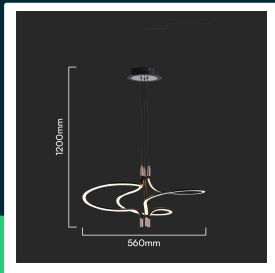

LED designer pendant lampholder plated gold + black body

SKU 23370 EAN 3800170218840 VT-7980

Related products (SKUs): ---

TECHNICAL SPECIFICATION

Power	30W	Housing color	Gold, black	CN code	8539 51 00
Luminous flux (lm)	3350 lm	Type	Suspended	EPREL	1879249
Light color	Warm white	IP rating	IP20		
Color temperature	3000K	On/Off cycles	>15000		
Beam angle	180°	Size	560x1200mm		
Voltage	230V	Product weight	2,3		
SKU	SKU 23370	Volume	0,04647		
EAN barcode	3800170218840	Pack length	430mm		
Product code	VT-7980	Pack width	300mm		
Series	Ceiling lighting	Pack height	365mm		
Energy class	E	Master carton	1		
Base	Integrated LED fixture	Brand	V-TAC		
Lifetime	20000h	Warranty	2y		
Input voltage	AC:220-240V, 50/60Hz	Certifications	CE, EMC, ROHS		
Frequency	50Hz	Efficacy (lm/W)	110 lm/W		
CRI	80+	ETIM	EC001743		

**LED designer pendant lampholder plated gold + black body**

SKU 23370 EAN 3800170218840 VT-7980

Related products (SKUs): ---

Product description

- Stylish and elegant lamp with built-in LEDs. Easy to install and energy-saving. Elegant gold and black finish. High color rendering index CRI >80. Universal use, ideal for hotels, residential houses, restaurants and commercial lighting.
- This lamp combines modern style with practical solutions, offering an aesthetic appearance and high functionality. Built-in LEDs ensure energy savings and longevity, and a high color rendering index guarantees natural and pleasant lighting in any interior.