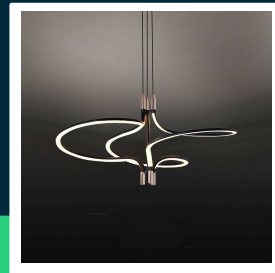

LED designer pendant lampholder plated gold + black body

SKU 23370 EAN 3800170218840 VT-7980

Related products (SKUs): ---

TECHNICAL SPECIFICATION

Power	30W	Housing color	Gold, black	CN code	8539 51 00
Luminous flux (lm)	3350 lm	Type	Suspended	EPREL	1879249
Light color	Warm white	IP rating	IP20		
Color temperature	3000K	On/Off cycles	>15000		
Beam angle	180°	Size	560x1200mm		
Voltage	230V	Product weight	2,3		
SKU	SKU 23370	Volume	0,04647		
EAN barcode	3800170218840	Pack length	430mm		
Product code	VT-7980	Pack width	300mm		
Series	Ceiling lighting	Pack height	365mm		
Energy class	E	Master carton	1		
Base	Integrated LED fixture	Brand	V-TAC		
Lifetime	20000h	Warranty	2y		
Input voltage	AC:220-240V, 50/60Hz	Certifications	CE, EMC, ROHS		
Frequency	50Hz	Efficacy (lm/W)	110 lm/W		
CRI	80+	ETIM	EC001743		

**LED designer pendant lampholder plated gold + black body**

SKU 23370 EAN 3800170218840 VT-7980

Related products (SKUs): ---

Product description

- Stylish and elegant lamp with built-in LEDs. Easy to install and energy-saving. Elegant gold and black finish. High color rendering index CRI >80. Universal use, ideal for hotels, residential houses, restaurants and commercial lighting.
- This lamp combines modern style with practical solutions, offering an aesthetic appearance and high functionality. Built-in LEDs ensure energy savings and longevity, and a high color rendering index guarantees natural and pleasant lighting in any interior.