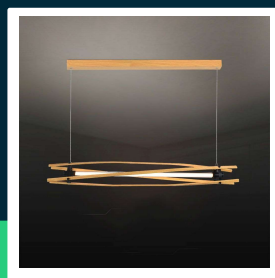

LED designer pendant lampholder wood painting+white body L1200

SKU 23368 EAN 3800170218826 VT-7978

Related products (SKUs): ---

TECHNICAL SPECIFICATION

Power	15W	Housing color	Wood	CN code	8539 51 00
Luminous flux (lm)	1600 lm	Type	Suspended	EPREL	1879247
Light color	Warm white	IP rating	IP20		
Color temperature	3000K	On/Off cycles	>15000		
Beam angle	180°	Size	1200x120x1150mm		
Voltage	230V	Product weight	4,78		
SKU	SKU 23368	Volume	0,03407		
EAN barcode	3800170218826	Pack length	1270mm		
Product code	VT-7978	Pack width	120mm		
Series	Ceiling lighting	Pack height	200mm		
Energy class	F	Master carton	6		
Base	Integrated LED fixture	Brand	V-TAC		
Lifetime	20000h	Warranty	2y		
Input voltage	AC:220-240V, 50/60Hz	Certifications	CE, EMC, ROHS		
Frequency	50Hz	Efficacy (lm/W)	105 lm/W		
CRI	80+	ETIM	EC001743		

**LED designer pendant lampholder wood painting+white body L1200**

SKU 23368

EAN 3800170218826

VT-7978

Related products (SKUs): ---

Product description

- Stylish and elegant lamp with built-in LEDs. Easy to install and energy-saving. Elegant wood and black finish. High color rendering index CRI >80. Universal use, ideal for hotels, residential houses, restaurants and commercial lighting.
- This lamp combines modern style with practical solutions, offering not only an aesthetic appearance, but also high functionality. Built-in LEDs ensure energy savings and longevity, and a high color rendering index guarantees natural and pleasant lighting in any interior.