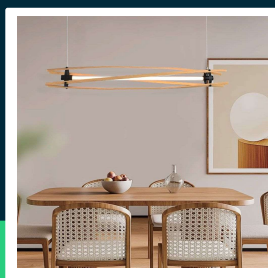

LED designer pendant lampholder wood painting+white body L1200

SKU 23368 EAN 3800170218826 VT-7978

Related products (SKUs): ---

TECHNICAL SPECIFICATION

Power	15W	Housing color	Wood	CN code	8539 51 00
Luminous flux (lm)	1600 lm	Type	Suspended	EPREL	1879247
Light color	Warm white	IP rating	IP20		
Color temperature	3000K	On/Off cycles	>15000		
Beam angle	180°	Size	1200x120x1150mm		
Voltage	230V	Product weight	4,78		
SKU	SKU 23368	Volume	0,03407		
EAN barcode	3800170218826	Pack length	1270mm		
Product code	VT-7978	Pack width	120mm		
Series	Ceiling lighting	Pack height	200mm		
Energy class	F	Master carton	6		
Base	Integrated LED fixture	Brand	V-TAC		
Lifetime	20000h	Warranty	2y		
Input voltage	AC:220-240V, 50/60Hz	Certifications	CE, EMC, ROHS		
Frequency	50Hz	Efficacy (lm/W)	105 lm/W		
CRI	80+	ETIM	EC001743		

**LED designer pendant lampholder wood painting+white body L1200**

SKU 23368

EAN 3800170218826

VT-7978

Related products (SKUs): ---

Product description

- Stylish and elegant lamp with built-in LEDs. Easy to install and energy-saving. Elegant wood and black finish. High color rendering index CRI >80. Universal use, ideal for hotels, residential houses, restaurants and commercial lighting.
- This lamp combines modern style with practical solutions, offering not only an aesthetic appearance, but also high functionality. Built-in LEDs ensure energy savings and longevity, and a high color rendering index guarantees natural and pleasant lighting in any interior.