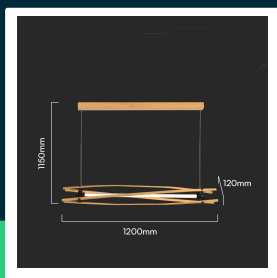

LED designer pendant lampholder wood painting+white body L1200

SKU 23368 EAN 3800170218826 VT-7978

Related products (SKUs): ---

TECHNICAL SPECIFICATION

Power	15W	Housing color	Wood	CN code	8539 51 00
Luminous flux (lm)	1600 lm	Type	Suspended	EPREL	1879247
Light color	Warm white	IP rating	IP20		
Color temperature	3000K	On/Off cycles	>15000		
Beam angle	180°	Size	1200x120x1150mm		
Voltage	230V	Product weight	4,78		
SKU	SKU 23368	Volume	0,03407		
EAN barcode	3800170218826	Pack length	1270mm		
Product code	VT-7978	Pack width	120mm		
Series	Ceiling lighting	Pack height	200mm		
Energy class	F	Master carton	6		
Base	Integrated LED fixture	Brand	V-TAC		
Lifetime	20000h	Warranty	2y		
Input voltage	AC:220-240V, 50/60Hz	Certifications	CE, EMC, ROHS		
Frequency	50Hz	Efficacy (lm/W)	105 lm/W		
CRI	80+	ETIM	EC001743		

**LED designer pendant lampholder wood painting+white body L1200**

SKU 23368

EAN 3800170218826

VT-7978

Related products (SKUs): ---

Product description

- Stylish and elegant lamp with built-in LEDs. Easy to install and energy-saving. Elegant wood and black finish. High color rendering index CRI >80. Universal use, ideal for hotels, residential houses, restaurants and commercial lighting.
- This lamp combines modern style with practical solutions, offering not only an aesthetic appearance, but also high functionality. Built-in LEDs ensure energy savings and longevity, and a high color rendering index guarantees natural and pleasant lighting in any interior.