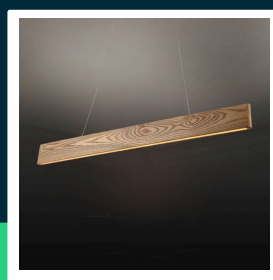

**10W LED pendant lampholder wood painting+white body
L900*H40**

SKU 23365 EAN 3800170218796 VT-7975

Related products (SKUs): ---

TECHNICAL SPECIFICATION

Power	10W	Housing color	Wood	CN code	8539 51 00
Luminous flux (lm)	1250 lm	Type	Suspended	EPREL	1879248
Light color	Warm white	IP rating	IP20		
Color temperature	3000K	On/Off cycles	>15000		
Beam angle	120°	Size	900x1200mm		
Voltage	230V	Product weight	2,02		
SKU	SKU 23365	Volume	0,01513		
EAN barcode	3800170218796	Pack length	955mm		
Product code	VT-7975	Pack width	70mm		
Series	Ceiling lighting	Pack height	180mm		
Energy class	E	Master carton	10		
Base	Integrated LED fixture	Brand	V-TAC		
Lifetime	20000h	Warranty	2y		
Input voltage	AC:220-240V, 50/60Hz	Certifications	CE, EMC, ROHS		
Frequency	50Hz	Efficacy (lm/W)	125 lm/W		
CRI	80+	ETIM	EC001743		

**10W LED pendant lampholder wood painting+white body
L900*H40**

SKU 23365

EAN 3800170218796

VT-7975

Related products (SKUs): ---

Product description

- Stylish and elegant lamp with built-in LEDs. Easy to install and energy-saving. Elegant wood-colored finish. High color rendering index CRI >80. Universal use, ideal for hotels, residential houses, restaurants and commercial lighting.
- This lamp combines modern style with practical solutions, offering not only an aesthetic appearance, but also high functionality. Built-in LEDs ensure energy savings and longevity, and a high color rendering index guarantees natural and pleasant lighting in any interior.