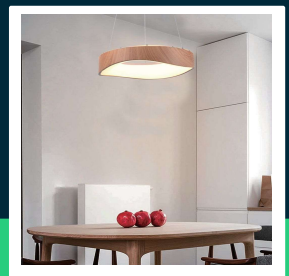

**LED designer pendant lampholder wood painting+white body
D400**

SKU 23363 EAN 3800170218772 VT-7973

Related products (SKUs): ---

TECHNICAL SPECIFICATION

Power	18W	Housing color	Wood	CN code	8539 51 00
Luminous flux (lm)	2100 lm	Type	Suspended	EPREL	1888403
Light color	Warm white	IP rating	IP20		
Color temperature	3000K	On/Off cycles	>15000		
Beam angle	180°	Size	400x1400mm		
Voltage	230V	Product weight	2,3		
SKU	SKU 23363	Volume	0,02387		
EAN barcode	3800170218772	Pack length	440mm		
Product code	VT-7973	Pack width	440mm		
Series	Ceiling lighting	Pack height	110mm		
Energy class	E	Master carton	5		
Base	Integrated LED fixture	Brand	V-TAC		
Lifetime	20000h	Warranty	2y		
Input voltage	AC:220-240V, 50/60Hz	Certifications	CE, EMC, ROHS		
Frequency	50Hz	Efficacy (lm/W)	115 lm/W		
CRI	80+	ETIM	EC001743		

**LED designer pendant lampholder wood painting+white body
D400**

SKU 23363 EAN 3800170218772 VT-7973

Related products (SKUs): ---

Product description

- Stylish and elegant lamp with built-in LEDs. Easy to install and energy-saving. Elegant wood and white finish. High color rendering index CRI >80. Universal use, ideal for hotels, residential houses, restaurants and commercial lighting.
- This lamp combines modern style with practical solutions, offering not only an aesthetic appearance, but also high functionality. Built-in LEDs ensure energy savings and longevity, and a high color rendering index guarantees natural and pleasant lighting in any interior.