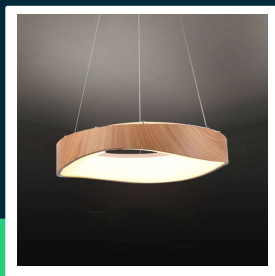

**LED designer pendant lampholder wood painting+white body
D400**

SKU 23363 EAN 3800170218772 VT-7973

Related products (SKUs): ---

TECHNICAL SPECIFICATION

Power	18W	Housing color	Wood	CN code	8539 51 00
Luminous flux (lm)	2100 lm	Type	Suspended	EPREL	1888403
Light color	Warm white	IP rating	IP20		
Color temperature	3000K	On/Off cycles	>15000		
Beam angle	180°	Size	400x1400mm		
Voltage	230V	Product weight	2,3		
SKU	SKU 23363	Volume	0,02387		
EAN barcode	3800170218772	Pack length	440mm		
Product code	VT-7973	Pack width	440mm		
Series	Ceiling lighting	Pack height	110mm		
Energy class	E	Master carton	5		
Base	Integrated LED fixture	Brand	V-TAC		
Lifetime	20000h	Warranty	2y		
Input voltage	AC:220-240V, 50/60Hz	Certifications	CE, EMC, ROHS		
Frequency	50Hz	Efficacy (lm/W)	115 lm/W		
CRI	80+	ETIM	EC001743		

**LED designer pendant lampholder wood painting+white body
D400**

SKU 23363 EAN 3800170218772 VT-7973

Related products (SKUs): ---

Product description

- Stylish and elegant lamp with built-in LEDs. Easy to install and energy-saving. Elegant wood and white finish. High color rendering index CRI >80. Universal use, ideal for hotels, residential houses, restaurants and commercial lighting.
- This lamp combines modern style with practical solutions, offering not only an aesthetic appearance, but also high functionality. Built-in LEDs ensure energy savings and longevity, and a high color rendering index guarantees natural and pleasant lighting in any interior.