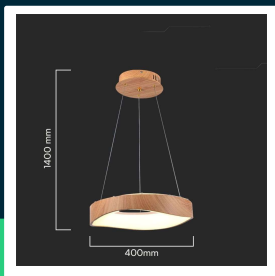

**LED designer pendant lampholder wood painting+white body
D400**

SKU 23363 EAN 3800170218772 VT-7973

Related products (SKUs): ---

TECHNICAL SPECIFICATION

Power	18W	Housing color	Wood	CN code	8539 51 00
Luminous flux (lm)	2100 lm	Type	Suspended	EPREL	1888403
Light color	Warm white	IP rating	IP20		
Color temperature	3000K	On/Off cycles	>15000		
Beam angle	180°	Size	400x1400mm		
Voltage	230V	Product weight	2,3		
SKU	SKU 23363	Volume	0,02387		
EAN barcode	3800170218772	Pack length	440mm		
Product code	VT-7973	Pack width	440mm		
Series	Ceiling lighting	Pack height	110mm		
Energy class	E	Master carton	5		
Base	Integrated LED fixture	Brand	V-TAC		
Lifetime	20000h	Warranty	2y		
Input voltage	AC:220-240V, 50/60Hz	Certifications	CE, EMC, ROHS		
Frequency	50Hz	Efficacy (lm/W)	115 lm/W		
CRI	80+	ETIM	EC001743		

**LED designer pendant lampholder wood painting+white body
D400**

SKU 23363 EAN 3800170218772 VT-7973

Related products (SKUs): ---

Product description

- Stylish and elegant lamp with built-in LEDs. Easy to install and energy-saving. Elegant wood and white finish. High color rendering index CRI >80. Universal use, ideal for hotels, residential houses, restaurants and commercial lighting.
- This lamp combines modern style with practical solutions, offering not only an aesthetic appearance, but also high functionality. Built-in LEDs ensure energy savings and longevity, and a high color rendering index guarantees natural and pleasant lighting in any interior.