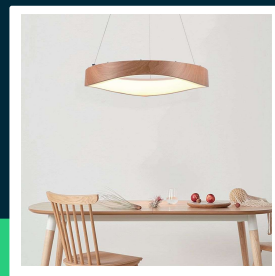

**LED designer pendant lampholder wood painting+white body
D400**

SKU 23363 EAN 3800170218772 VT-7973

Related products (SKUs): ---

TECHNICAL SPECIFICATION

Power	18W	Housing color	Wood	CN code	8539 51 00
Luminous flux (lm)	2100 lm	Type	Suspended	EPREL	1888403
Light color	Warm white	IP rating	IP20		
Color temperature	3000K	On/Off cycles	>15000		
Beam angle	180°	Size	400x1400mm		
Voltage	230V	Product weight	2,3		
SKU	SKU 23363	Volume	0,02387		
EAN barcode	3800170218772	Pack length	440mm		
Product code	VT-7973	Pack width	440mm		
Series	Ceiling lighting	Pack height	110mm		
Energy class	E	Master carton	5		
Base	Integrated LED fixture	Brand	V-TAC		
Lifetime	20000h	Warranty	2y		
Input voltage	AC:220-240V, 50/60Hz	Certifications	CE, EMC, ROHS		
Frequency	50Hz	Efficacy (lm/W)	115 lm/W		
CRI	80+	ETIM	EC001743		

**LED designer pendant lampholder wood painting+white body
D400**

SKU 23363 EAN 3800170218772 VT-7973

Related products (SKUs): ---

Product description

- Stylish and elegant lamp with built-in LEDs. Easy to install and energy-saving. Elegant wood and white finish. High color rendering index CRI >80. Universal use, ideal for hotels, residential houses, restaurants and commercial lighting.
- This lamp combines modern style with practical solutions, offering not only an aesthetic appearance, but also high functionality. Built-in LEDs ensure energy savings and longevity, and a high color rendering index guarantees natural and pleasant lighting in any interior.