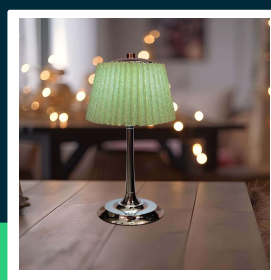

1.5W LED table lamp 3000K chrome + pale green

SKU 23357 EAN 3800170218673 VT-7968

Related products (SKUs): 23358

TECHNICAL SPECIFICATION

Power	1.5W	Type	Rechargeable	Warranty	2y
Luminous flux (lm)	40 lm	Dimming	TAK	Certifications	CE, EMC, ROHS
Light color	CCT tunable white	IP rating	IP20	Efficacy (lm/W)	25 lm/W
Color temperature	3000K-6000K	Charging time	4-5h	ETIM	EC000302
Beam angle	180°	Operating time	8-9h	CN code	9405 29 40
Voltage	Battery	Battery capacity	1800mAh		
SKU	SKU 23357	Ignition time (100%)	0.001s		
EAN barcode	3800170218673	Size	140x280mm		
Product code	VT-7968	Cable length	80cm (included)		
Series	Desk lighting	Product weight	0,64		
Base	Integrated LED fixture	Volume	0,00762		
LED module type	SMD	Pack length	150mm		
Input voltage	DC:5V, 2A	Pack width	150mm		
CRI	80+	Pack height	300mm		
Material	Metal + fabric shade	Master carton	10		
Housing color	Green, chrome	Brand	V-TAC		

**1.5W LED table lamp 3000K chrome + pale green**

SKU 23357 EAN 3800170218673 VT-7968

Related products (SKUs): 23358

Product description

- High-quality and durable LED lamp
- Perfect for use at home, living room, bedroom as well as in restaurants, bars and gardens
- USB charging and the built-in battery ensure extremely long operation of 8-9 hours
- Touch switch with dimming function and light color change
- Extremely low energy consumption
- Available in many colors